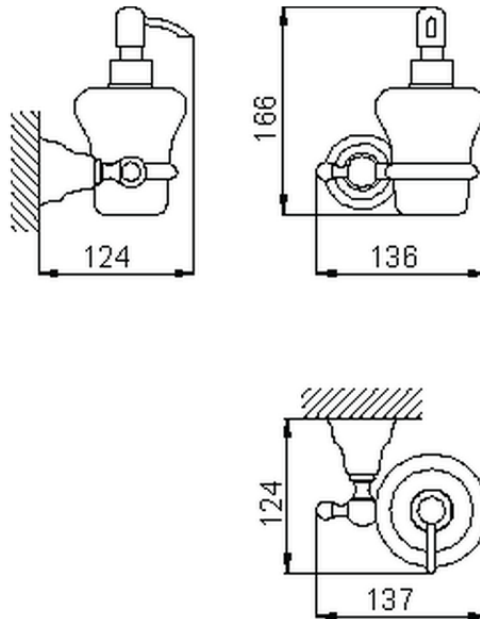

Porta sapone liquido CROISSETTE_4024.01H.

4024.01H.

<https://huberitalia.com/porta-sapone-liquido-croisette-4024-01h>

2024-11-21