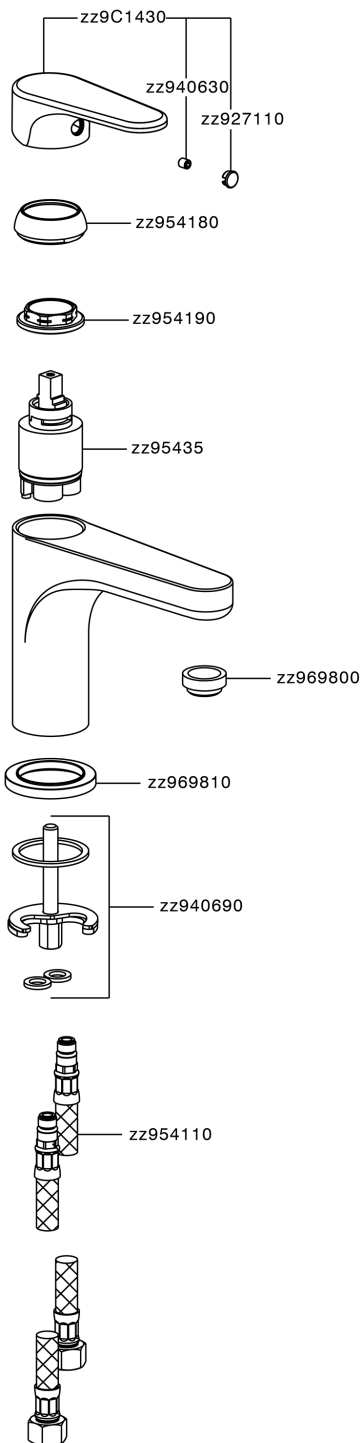

Miscelatore monocomando lavabo large H3_AH000500

AH000500

<https://www.huberitalia.com/miscelatore-monocomando-lavabo-large-h3-ah000500>

2025-01-29