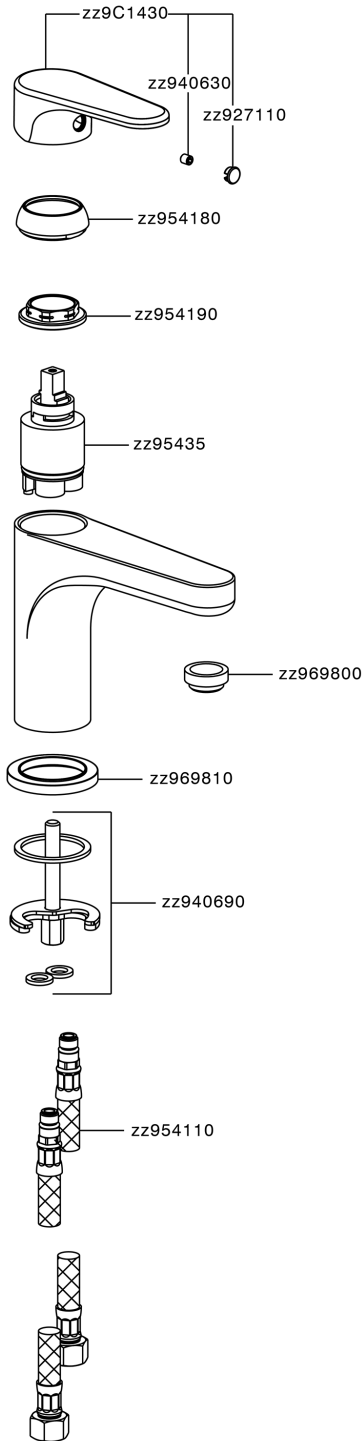

Miscelatore monocomando lavabo large H3_AH000500

AH000500

<https://www.huberitalia.com/miscelatore-monocomando-lavabo-large-h3-ah000500>

2024-12-22