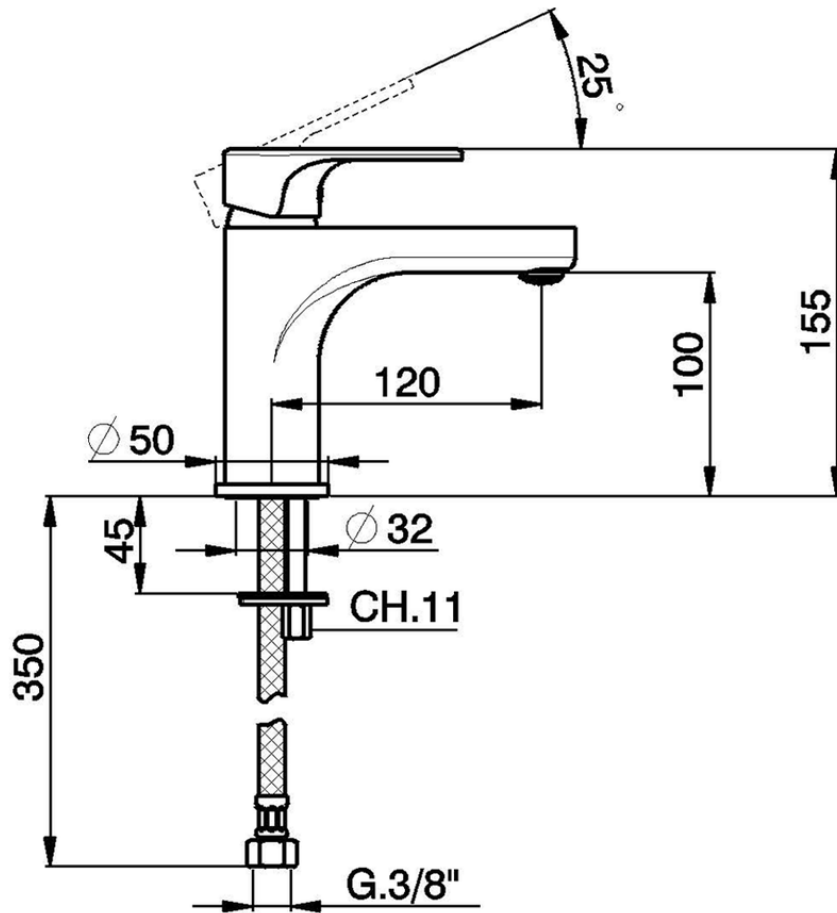

Miscelatore monocomando lavabo large H3_AH000500

AH000500

<https://www.huberitalia.com/miscelatore-monocomando-lavabo-large-h3-ah000500>

2025-01-29