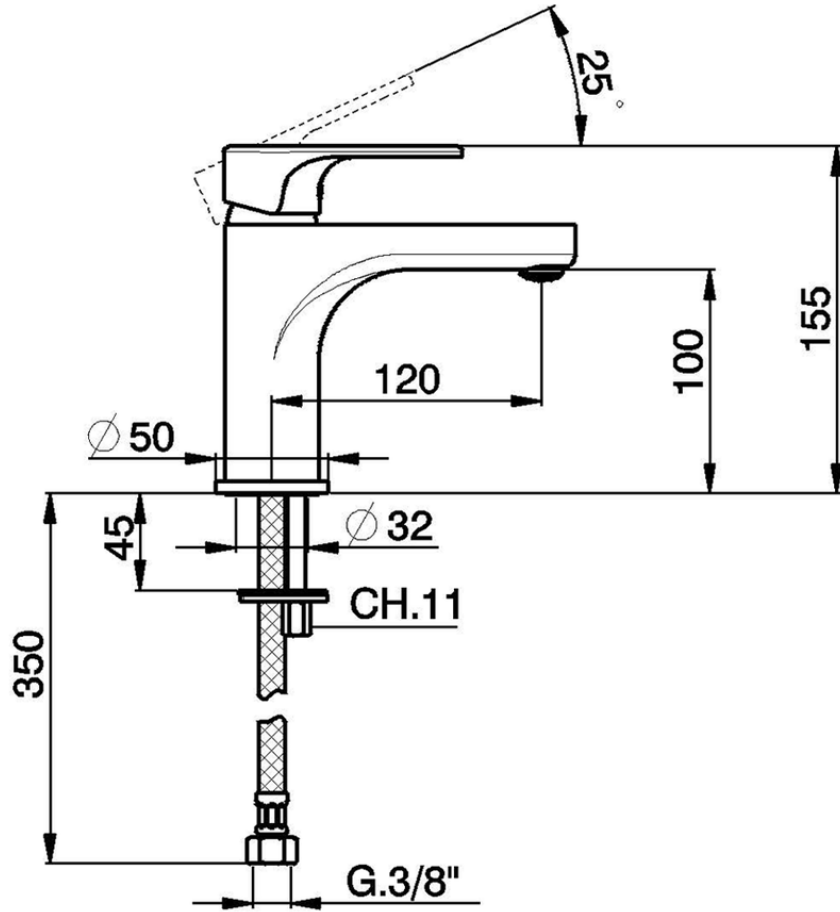

Miscelatore monocomando lavabo large H3\_AH000500

AH000500

<https://www.huberitalia.com/miscelatore-monocomando-lavabo-large-h3-ah000500>

2024-12-22