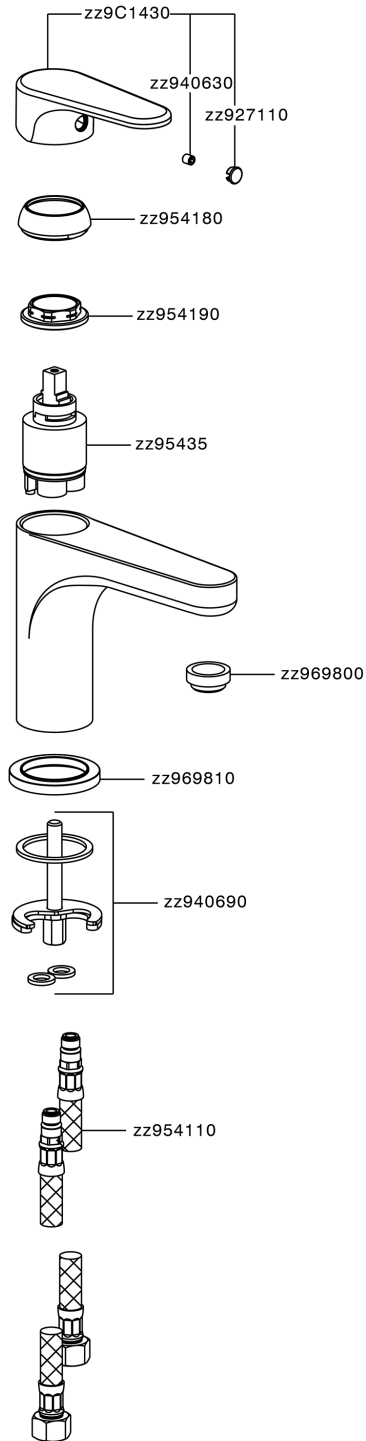

Miscelatore monocomando lavabo large H3_AH000500

AH000500

<https://www.huberitalia.com/miscelatore-monocomando-lavabo-large-h3-ah000500>

2024-12-22