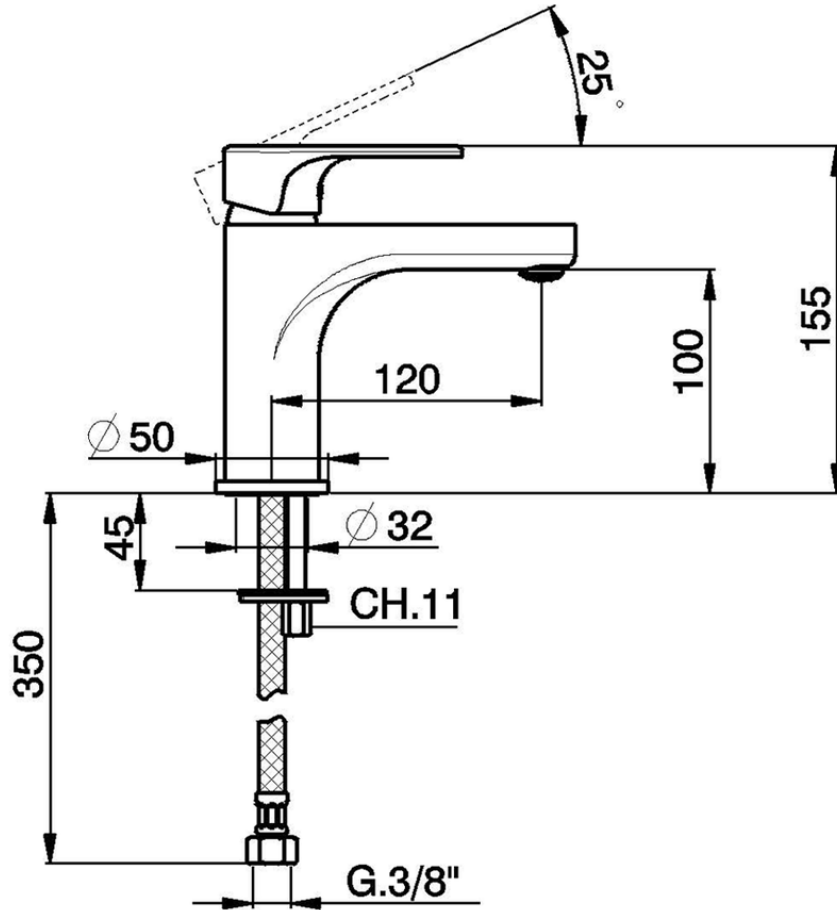

Miscelatore monocomando lavabo large H3\_AH000500

AH000500

<https://www.huberitalia.com/miscelatore-monocomando-lavabo-large-h3-ah000500>

2024-12-22