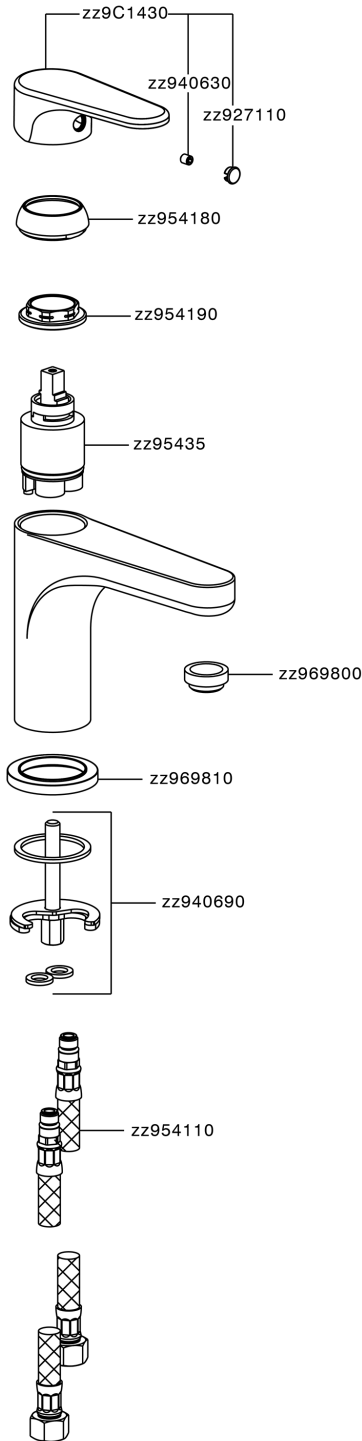

## Miscelatore monocomando lavabo large H3\_AH000500

AH000500

<https://www.huberitalia.com/miscelatore-monocomando-lavabo-large-h3-ah000500>

2024-12-22