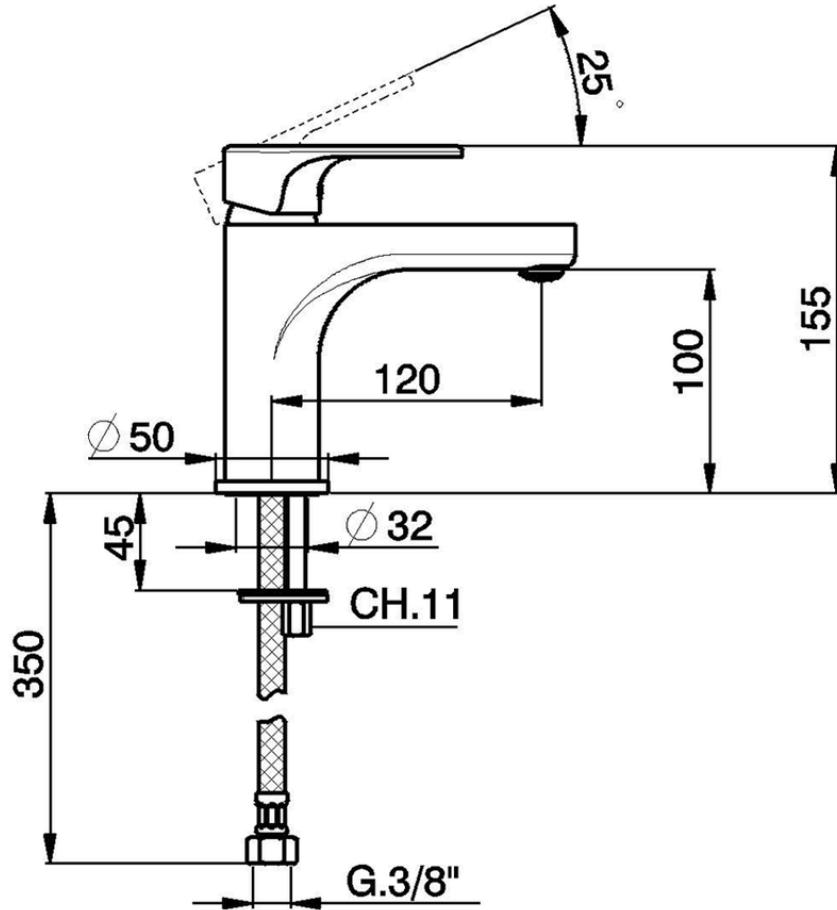

Miscelatore monocomando lavabo large H3_AH000500

AH000500

<https://www.huberitalia.com/miscelatore-monocomando-lavabo-large-h3-ah000500>

2024-12-22