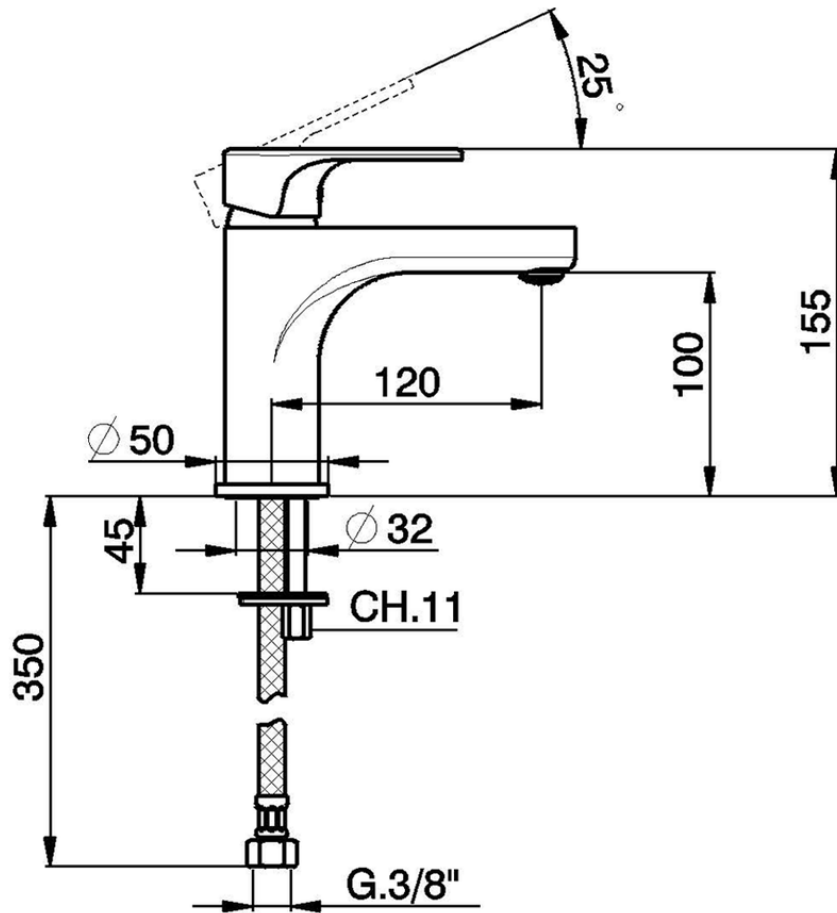

Miscelatore monocomando lavabo large H3\_AH000500

AH000500

<https://www.huberitalia.com/miscelatore-monocomando-lavabo-large-h3-ah000500>

2025-01-30