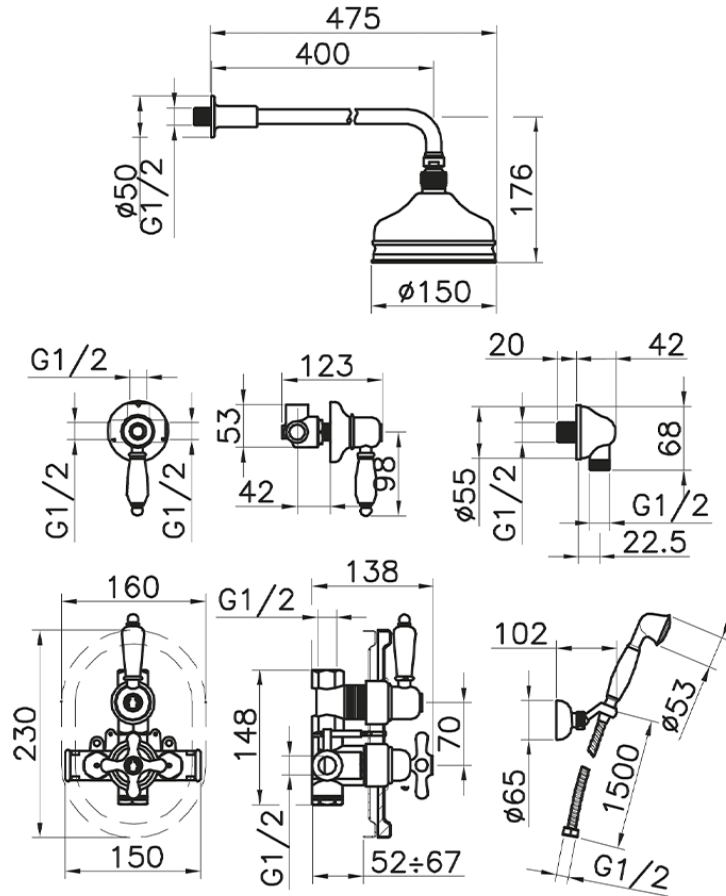

## Completo miscelatore termostatico doccia incasso CROISSETTE\_913.CS01H.

913.CS01H. <https://www.huberitalia.com/completo-miscelatore-termostatico-doccia-incasso-croisette-913-cs01h>

2024-12-22