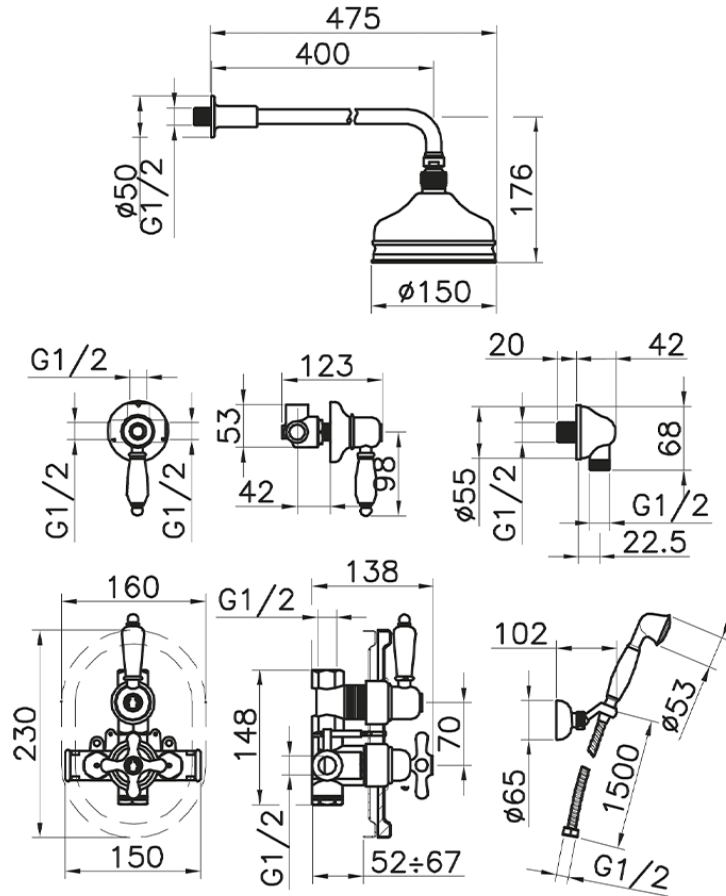

Completo miscelatore termostatico doccia incasso CROISSETTE_913.CS01H.

913.CS01H. <https://www.huberitalia.com/completo-miscelatore-termostatico-doccia-incasso-croisette-913-cs01h>

2025-01-21