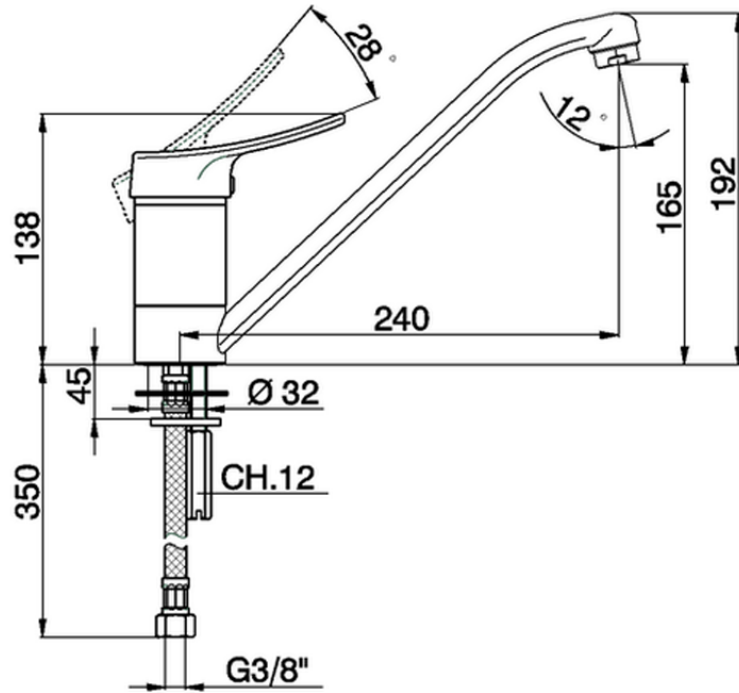

Miscelatore monocomando lavello KITCHEN\_FU700580

FU700580

<https://www.huberitalia.com/miscelatore-monocomando-lavello-kitchen-fu700580>

2024-12-21