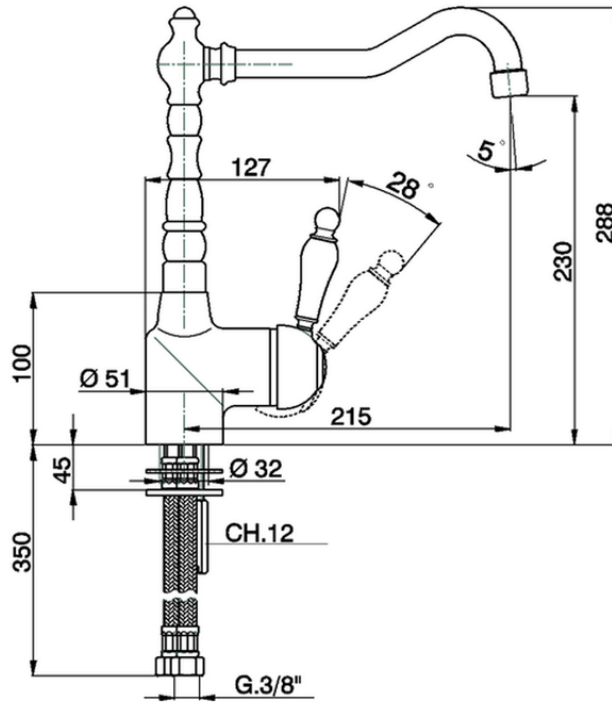

Miscelatore monocomando lavello KITCHEN\_CM002530

CM002530

<https://huberitalia.com/miscelatore-monocomando-lavello-kitchen-cm002530>

2024-11-21