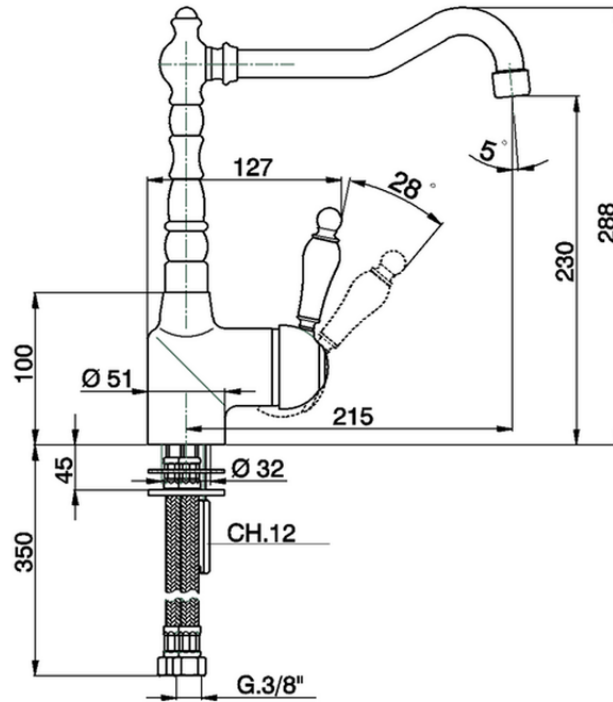

Miscelatore monocomando lavello KITCHEN\_CM002530

CM002530

<https://huberitalia.com/miscelatore-monocomando-lavello-kitchen-cm002530>

2024-11-21