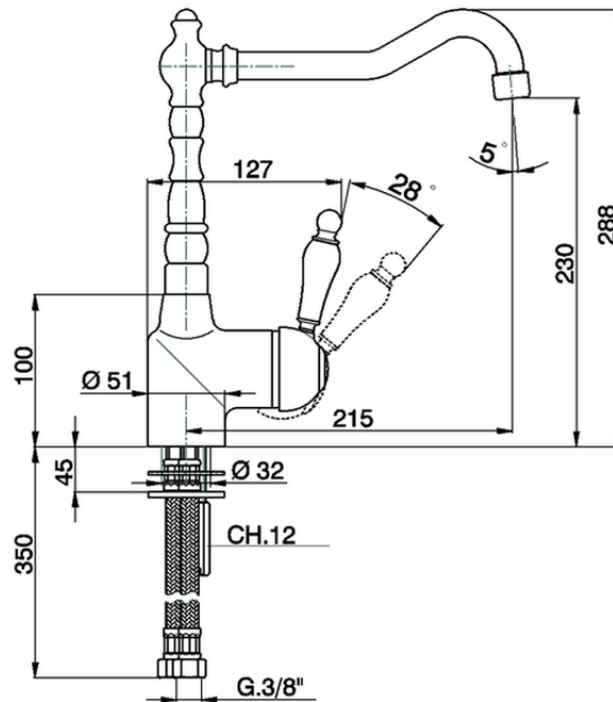

Miscelatore monocomando lavello KITCHEN_CM002530

CM002530

<https://huberitalia.com/miscelatore-monocomando-lavello-kitchen-cm002530>

2024-11-23