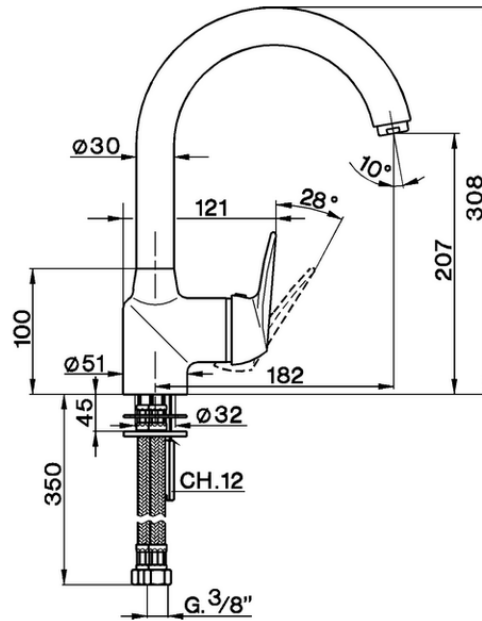

Miscelatore monocomando lavello KITCHEN_AT400530

AT400530

<https://www.huberitalia.com/miscelatore-monocomando-lavello-kitchen-at400530>

2024-12-21