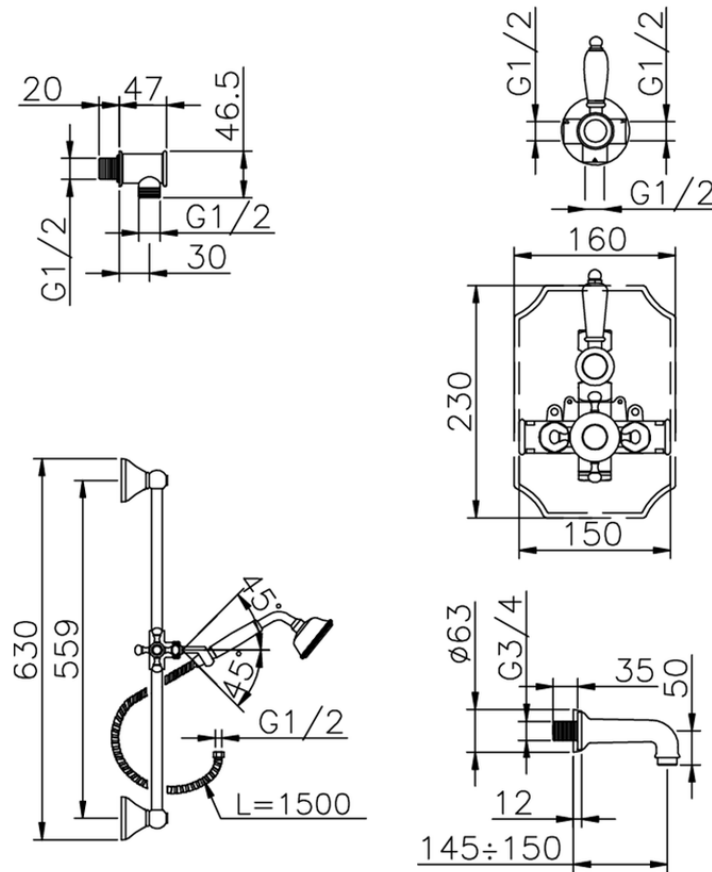

Completo miscelatore termostatico vasca incasso VICTORIAN_914.VT01H.

914.VT01H. <https://www.huberitalia.com/completo-miscelatore-termostatico-vasca-incasso-victorian-914-vt01h>

2025-02-05