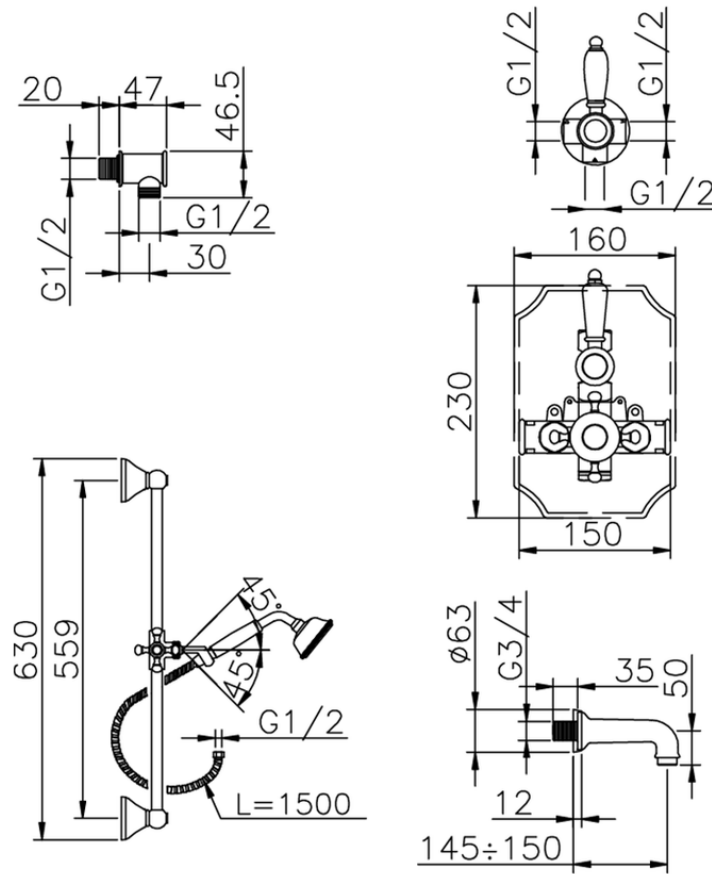

Completo miscelatore termostatico vasca incasso VICTORIAN_914.VT01H.

914.VT01H. <https://www.huberitalia.com/completo-miscelatore-termostatico-vasca-incasso-victorian-914-vt01h>

2025-02-05