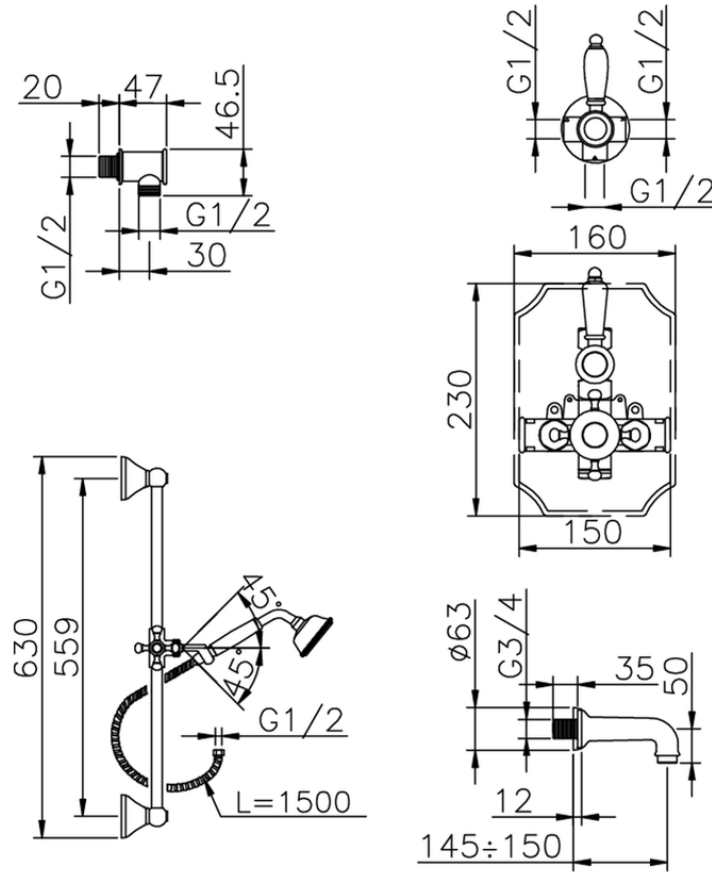

Completo miscelatore termostatico vasca incasso VICTORIAN_914.VT01H.

914.VT01H. <https://www.huberitalia.com/completo-miscelatore-termostatico-vasca-incasso-victorian-914-vt01h>

2025-02-05