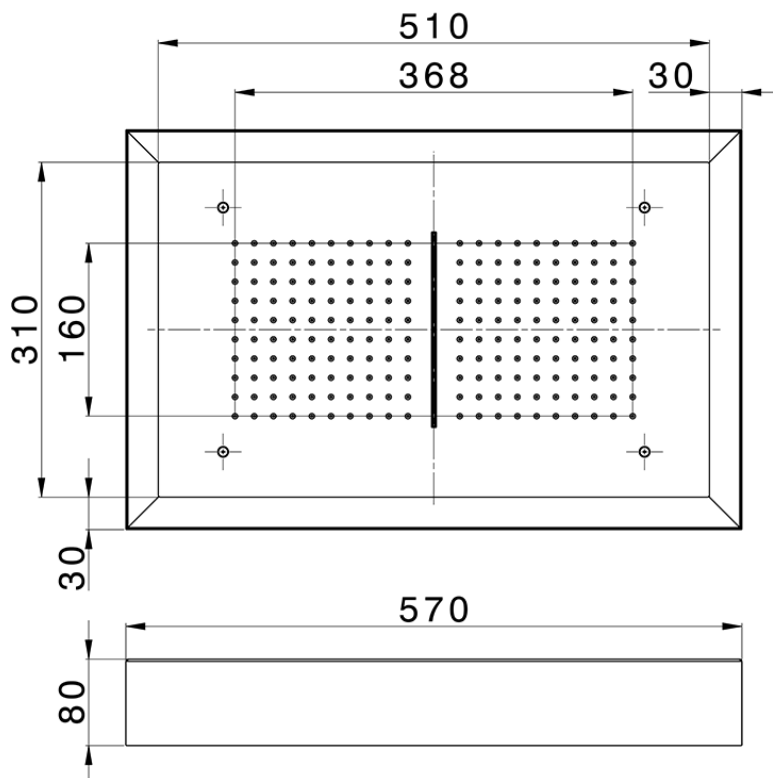

Soffione a soffitto con cromoterapia 570x370 mm ZEN_ZS1C0225

ZS1C0225

<https://www.huberitalia.com/soffione-a-soffitto-con-cromoterapia-570x370-mm-zen-zs1c0225>

2024-12-22