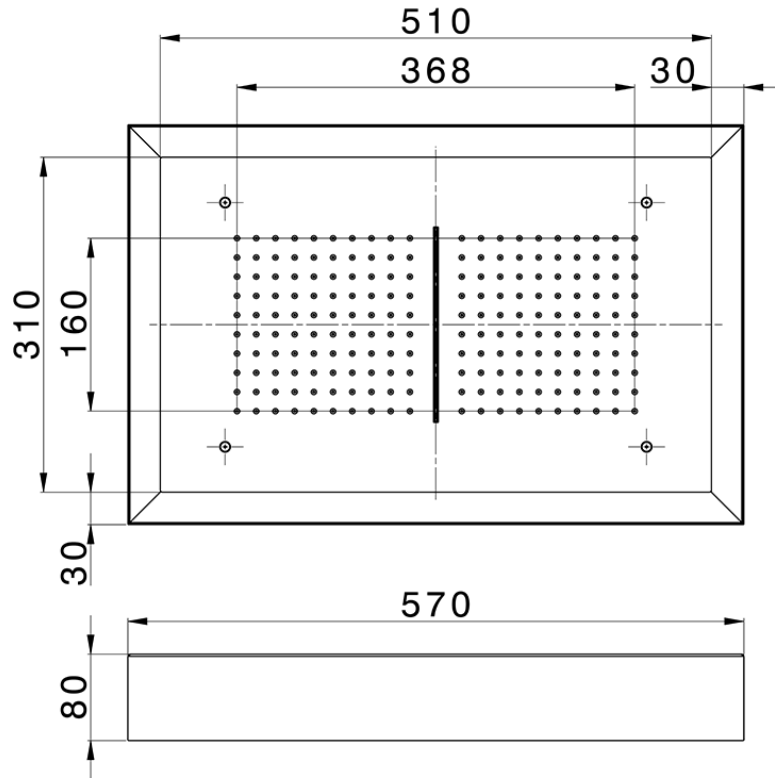

Soffione a soffitto con cromoterapia 570x370 mm ZEN_ZS1C0225

ZS1C0225

<https://www.huberitalia.com/soffione-a-soffitto-con-cromoterapia-570x370-mm-zen-zs1c0225>

2024-12-22