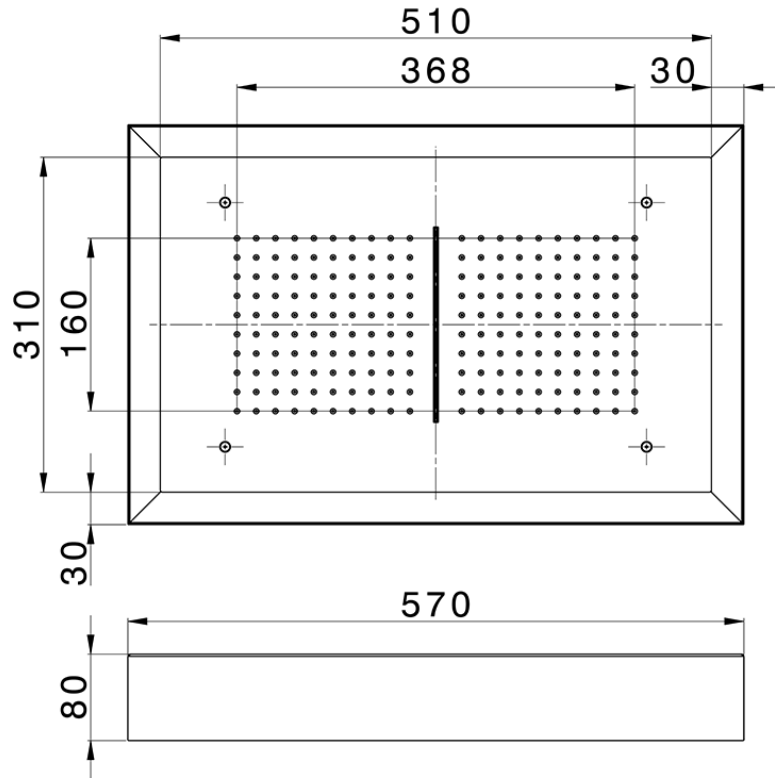

Soffione a soffitto con cromoterapia 570x370 mm ZEN_ZS1C0225

ZS1C0225

<https://www.huberitalia.com/soffione-a-soffitto-con-cromoterapia-570x370-mm-zen-zs1c0225>

2025-01-21