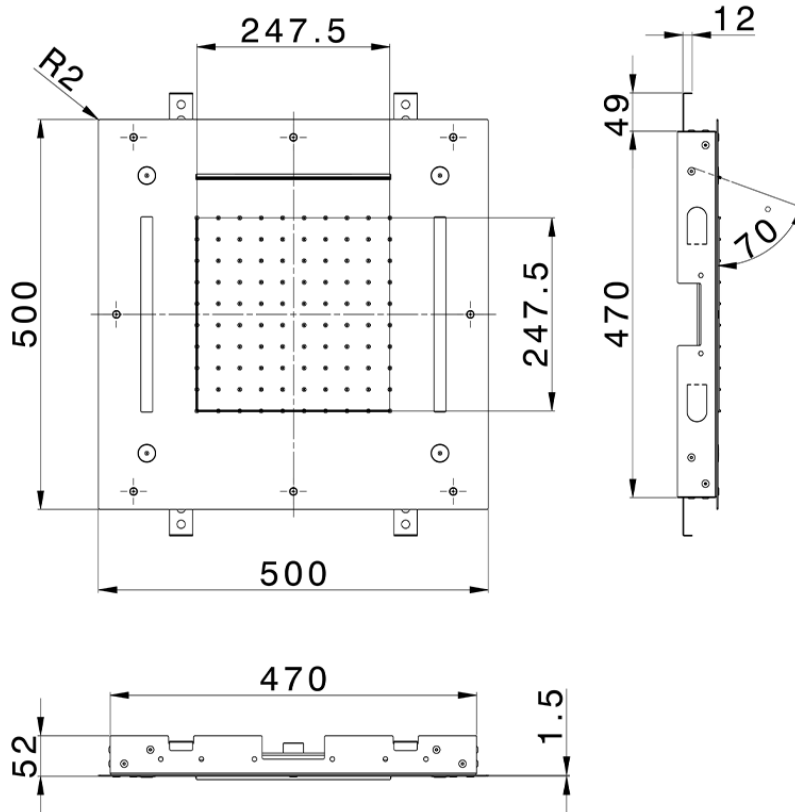

Soffione a soffitto con cromoterapia 500x500 mm ZEN_ZS1C0080

ZS1C0080

<https://huberitalia.com/soffione-a-soffitto-con-cromoterapia-500x500-mm-zen-zs1c0080>

2024-12-04