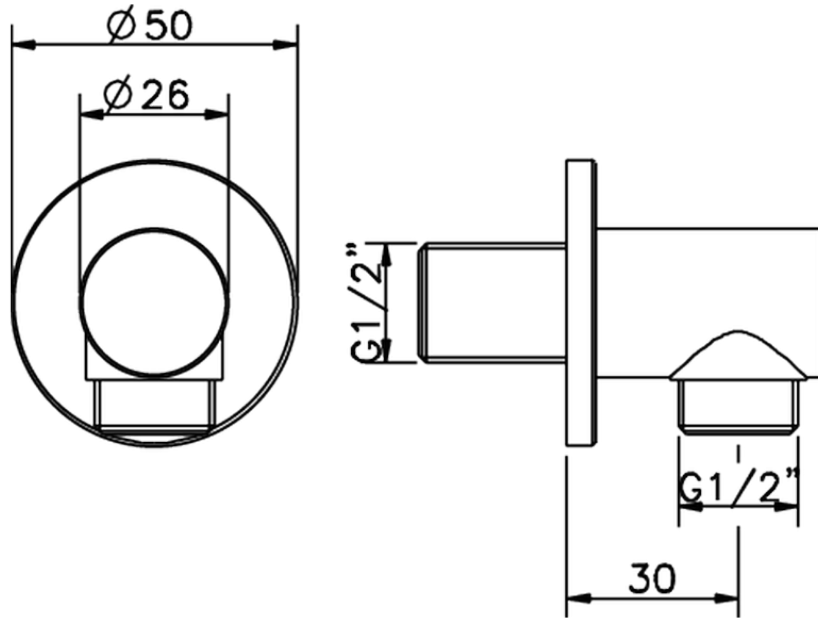

Presad'acqua SHOWER_SS017330

SS017330

<https://www.huberitalia.com/presa-dacqua-shower-ss017330>

2024-12-31