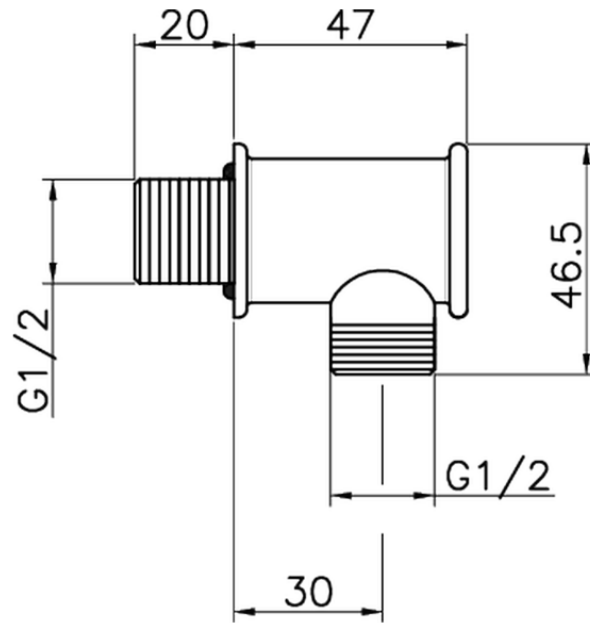

## Presad'acqua VICTORIAN\_67.04H.

67.04H.

<https://www.huberitalia.com/presa-dacqua-victorian-67-04h>

2024-12-22