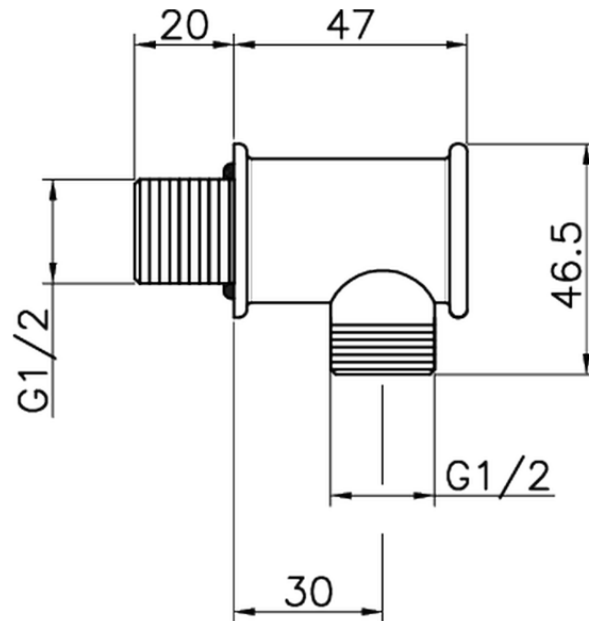

## Pres a d'acqua VICTORIAN\_67.04H.

67.04H.

<https://www.huberitalia.com/presa-dacqua-victorian-67-04h>

2024-12-22