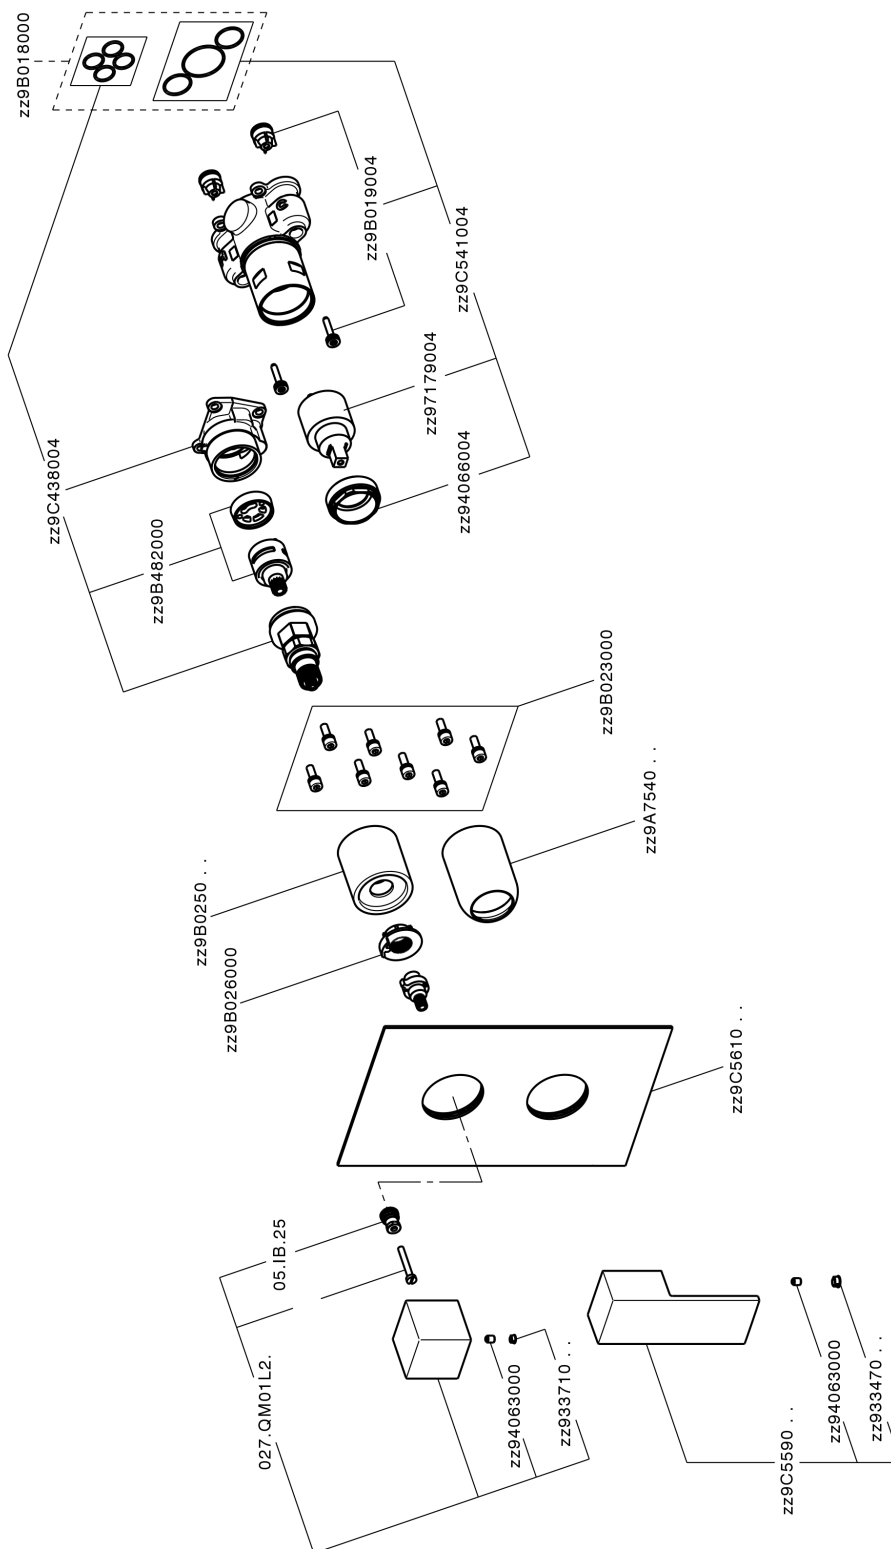

## Completo Monocomando per One-Box NUOVA EGO\_NE0BM030

NE0BM030

<https://huberitalia.com/completo-monocomando-per-one-box-nuova-ego-ne0bm030>

## One-Box Universale per incasso ONE BOX\_ZB00B031

ZB00B031

<https://huberitalia.com/one-box-universale-per-incasso-one-box-zb00b031>

## One-Box Universale per incasso ONE BOX\_ZB00B030

ZB00B030

<https://huberitalia.com/one-box-universale-per-incasso-one-box-zb00b030>

2024-11-21