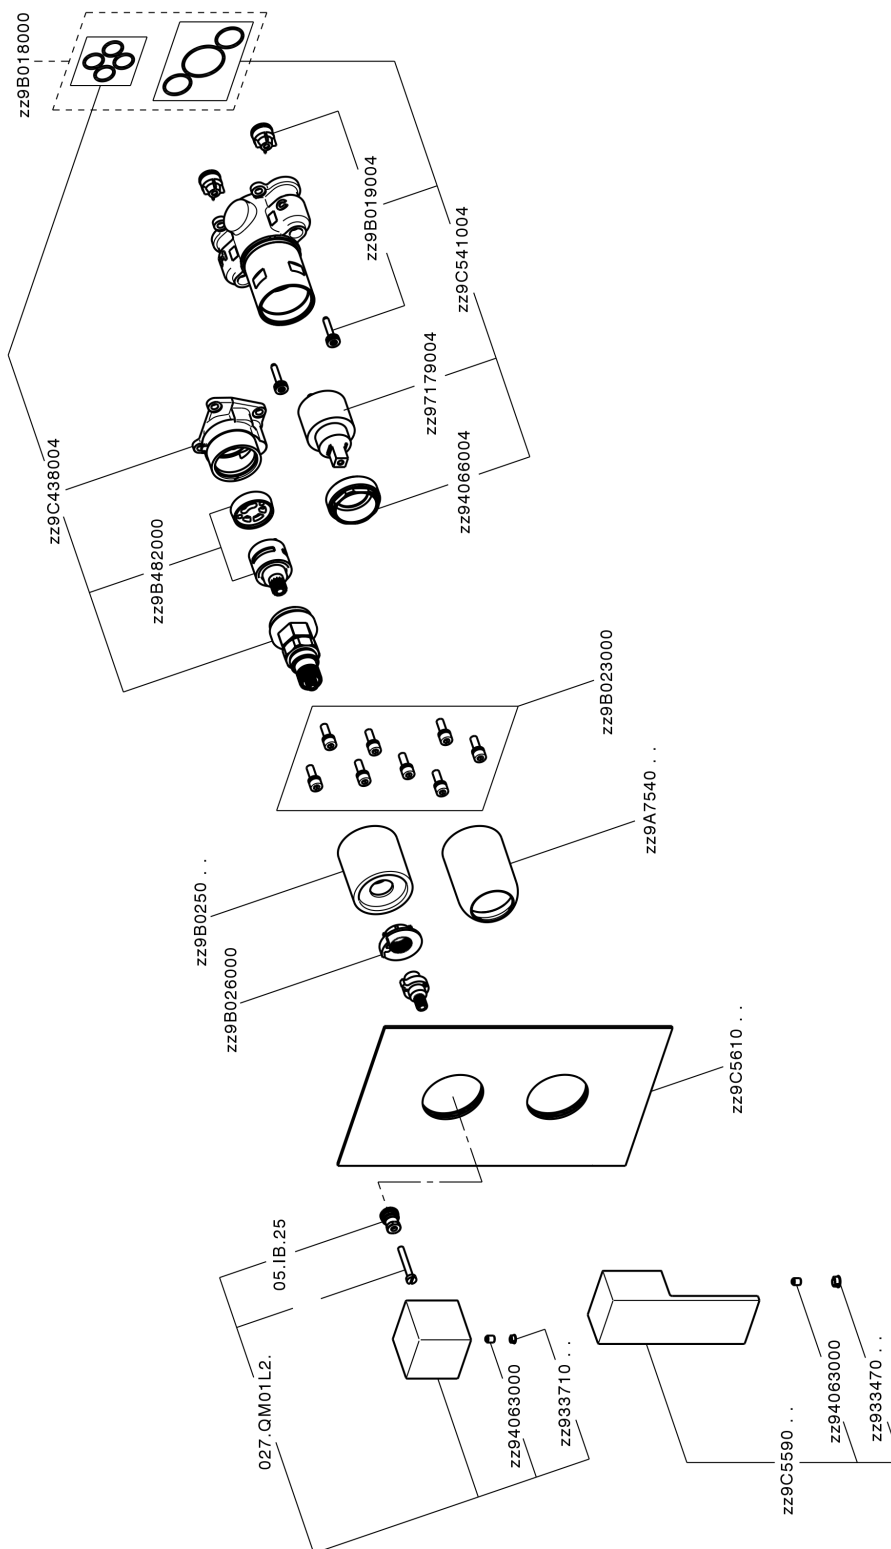

Completo Monocomando per One-Box NUOVA EGO_NE0BM030

NE0BM030

<https://huberitalia.com/completo-monocomando-per-one-box-nuova-ego-ne0bm030>

One-Box Universale per incasso ONE BOX_ZB00B031

ZB00B031

<https://huberitalia.com/one-box-universale-per-incasso-one-box-zb00b031>

One-Box Universale per incasso ONE BOX_ZB00B030

ZB00B030

<https://huberitalia.com/one-box-universale-per-incasso-one-box-zb00b030>

2024-11-21