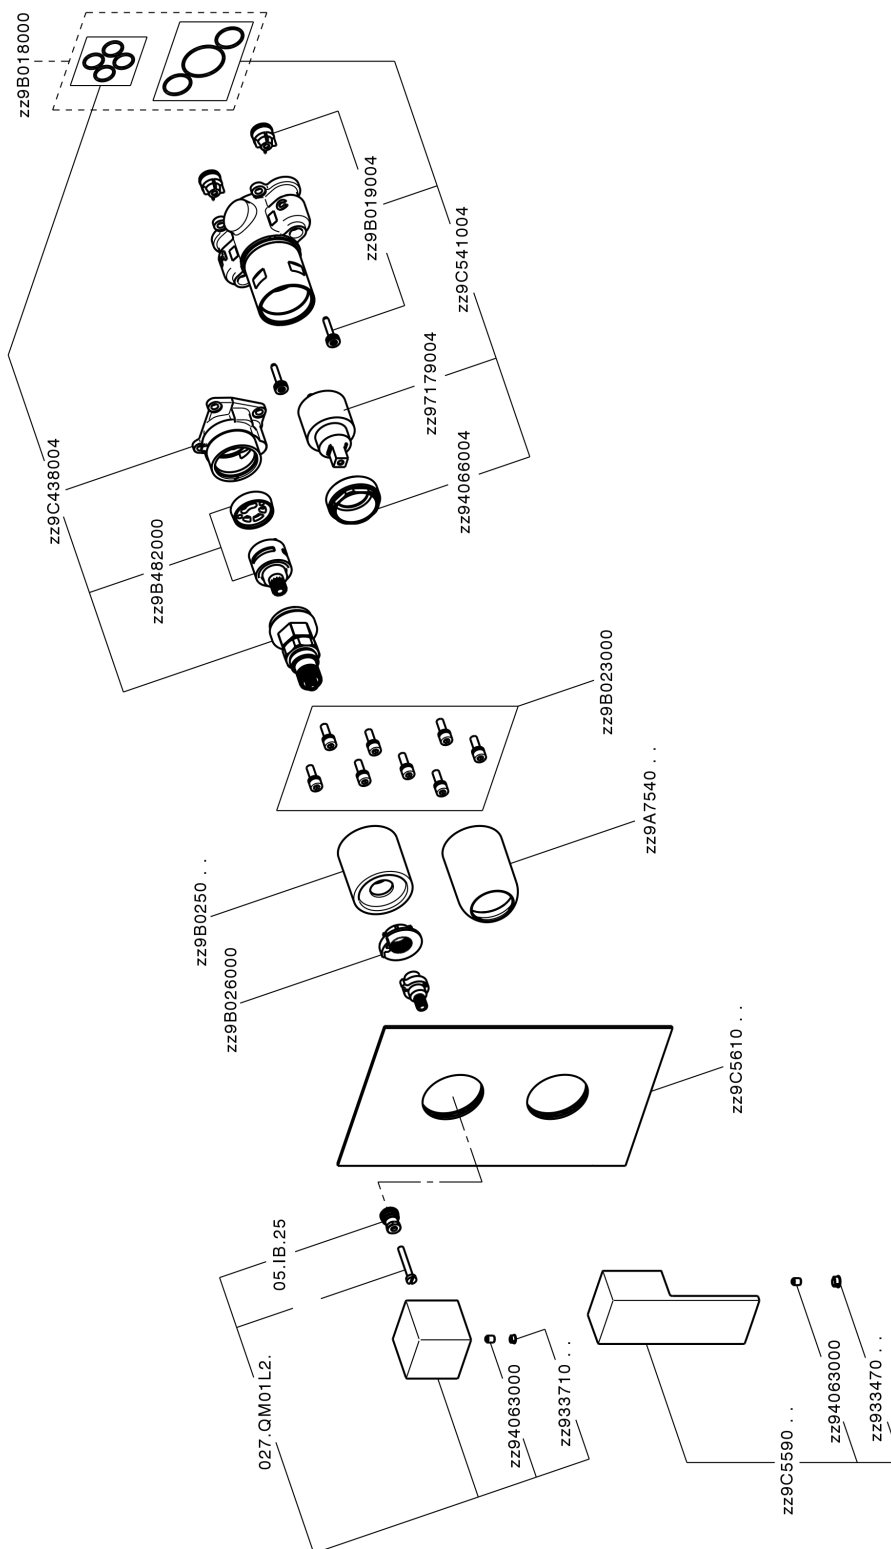

Completo Monocomando per One-Box NUOVA EGO_NE0BM030

NE0BM030

<https://huberitalia.com/completo-monocomando-per-one-box-nuova-ego-ne0bm030>

One-Box Universale per incasso ONE BOX_ZB00B031

ZB00B031

<https://huberitalia.com/one-box-universale-per-incasso-one-box-zb00b031>

One-Box Universale per incasso ONE BOX_ZB00B030

ZB00B030

<https://huberitalia.com/one-box-universale-per-incasso-one-box-zb00b030>

2024-11-23