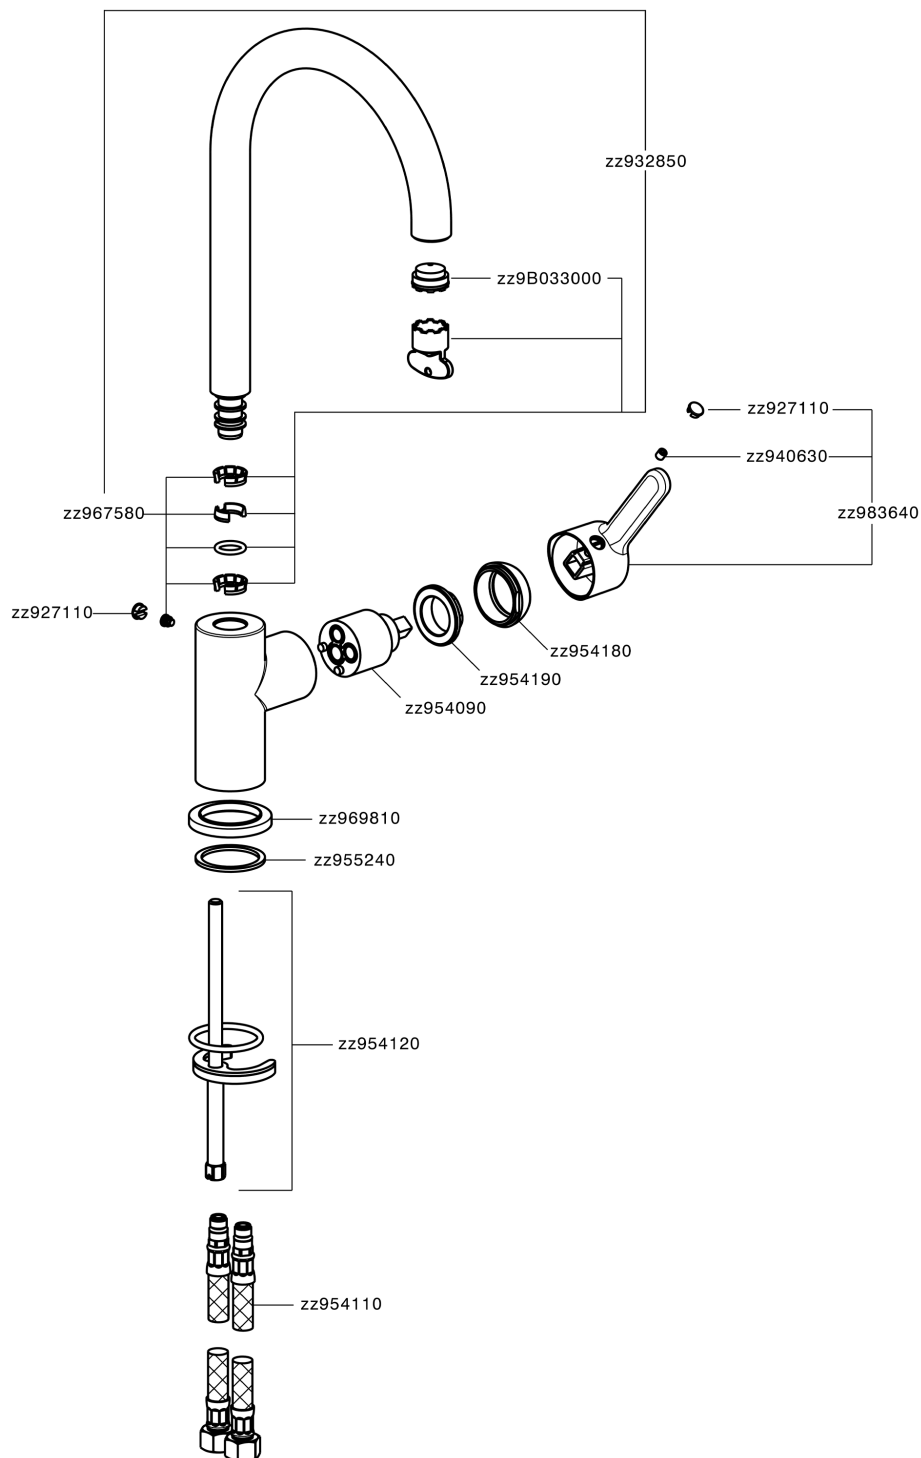

## Miscelatore monocomando lavello EnergySave KITCHEN\_H2000535

H2000535

<https://huberitalia.com/miscelatore-monocomando-lavello-energy-save-kitchen-h2000535>

2024-11-21