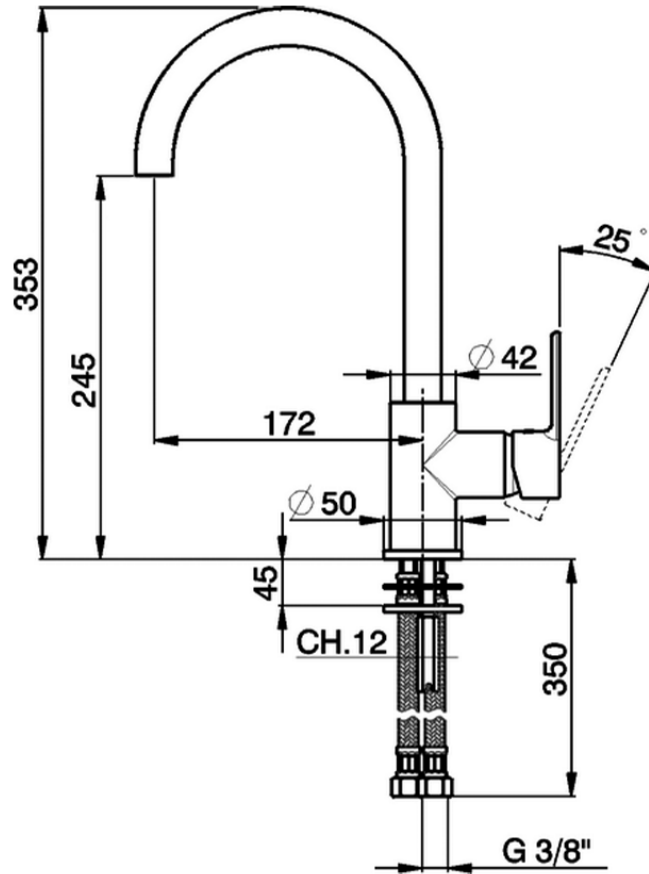

Miscelatore monocomando lavello EnergySave KITCHEN_H2000535

H2000535

<https://huberitalia.com/miscelatore-monocomando-lavello-energysave-kitchen-h2000535>

2024-11-21