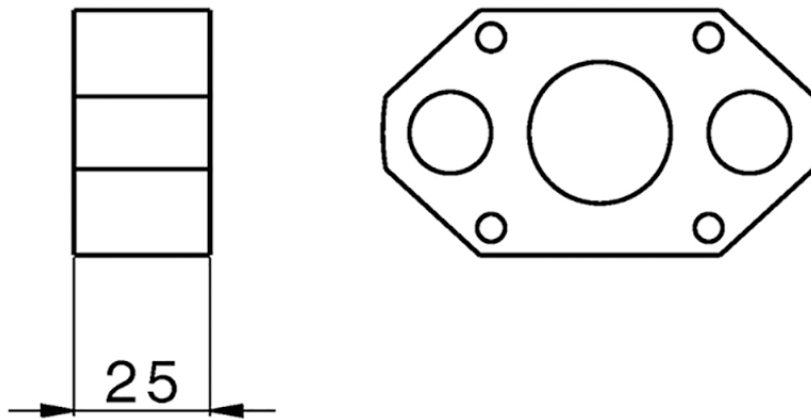

Prolunga +25 mm ONE BOX_ZB008590

ZB008590

<https://huberitalia.com/prolunga-25-mm-one-box-zb008590>

2024-11-21