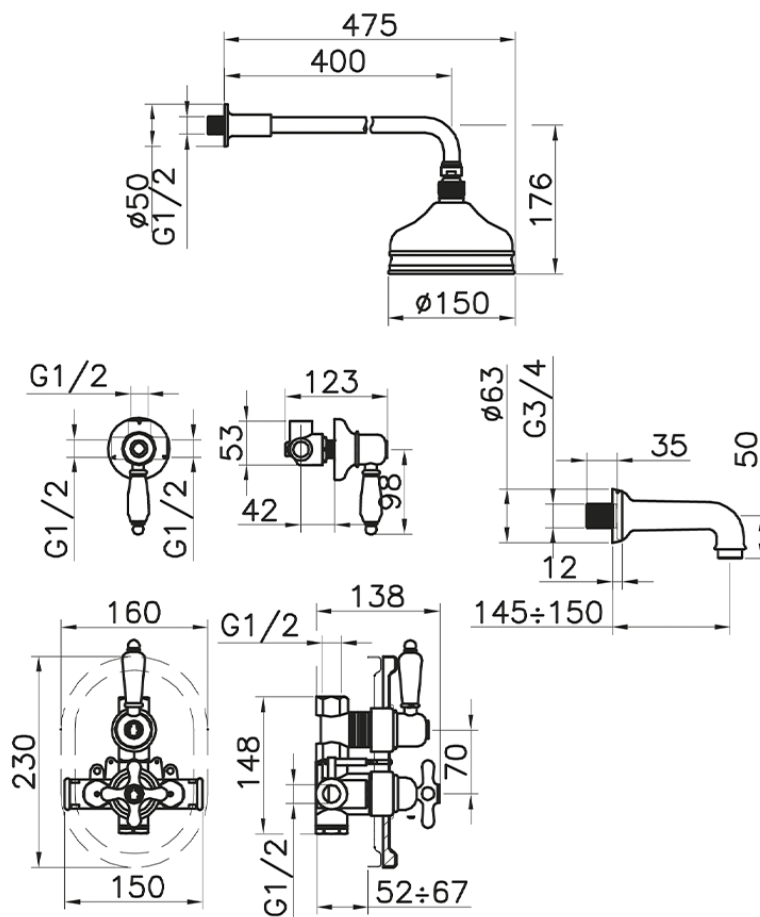

Completo miscelatore termostatico vasca incasso CROISSETTE_916.CS01H.

916.CS01H.

<https://huberitalia.com/completo-miscelatore-termostatico-vasca-incasso-croisette-916-cs01h>

2024-10-22