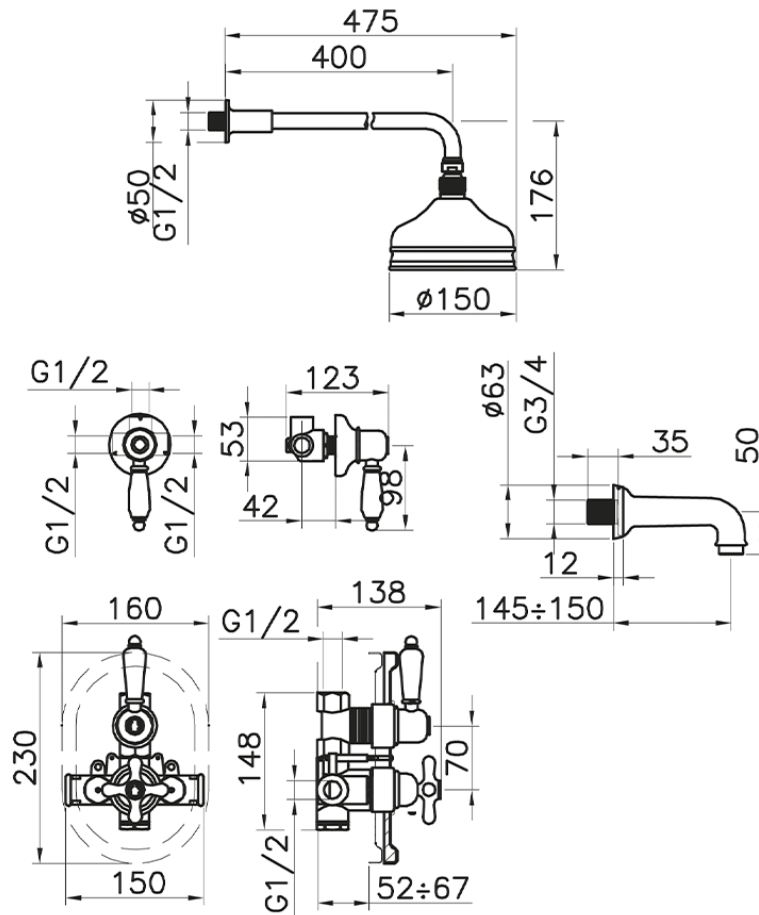

Completo miscelatore termostatico vasca incasso CROISSETTE_916.CS01H.

916.CS01H.

<https://huberitalia.com/completo-miscelatore-termostatico-vasca-incasso-croisette-916-cs01h>

2024-10-22