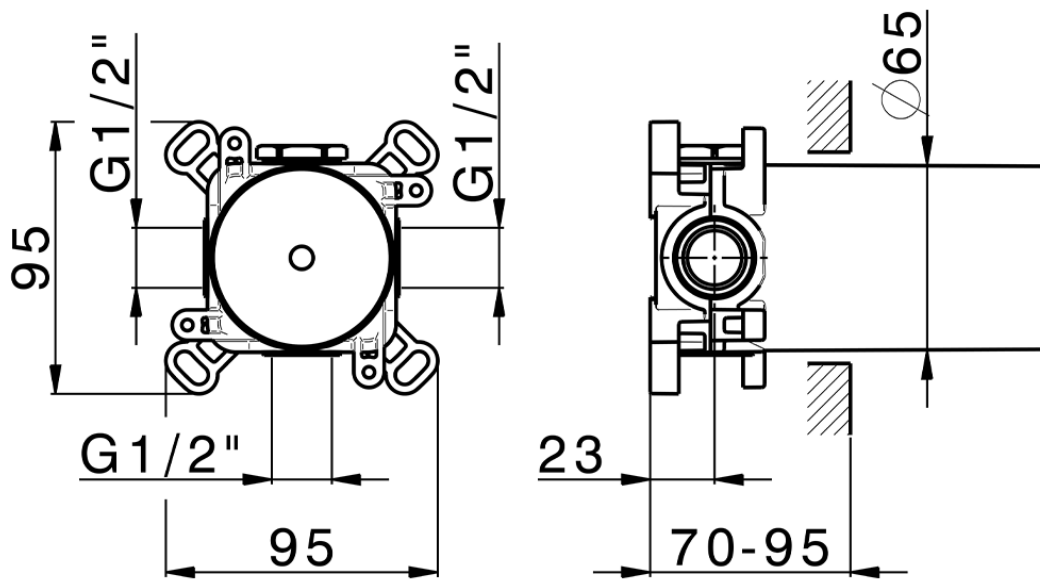

Parte esterna per singolo Push&Shower PUSH&SHOWER_PS0G6220

PS0G6220

<https://huberitalia.com/parte-esterna-per-singolo-pushshower-pushshower-ps0g6220>

ZB0G6000

<https://huberitalia.com/parte-incasso-pushshower-incasso-zb0g6000>