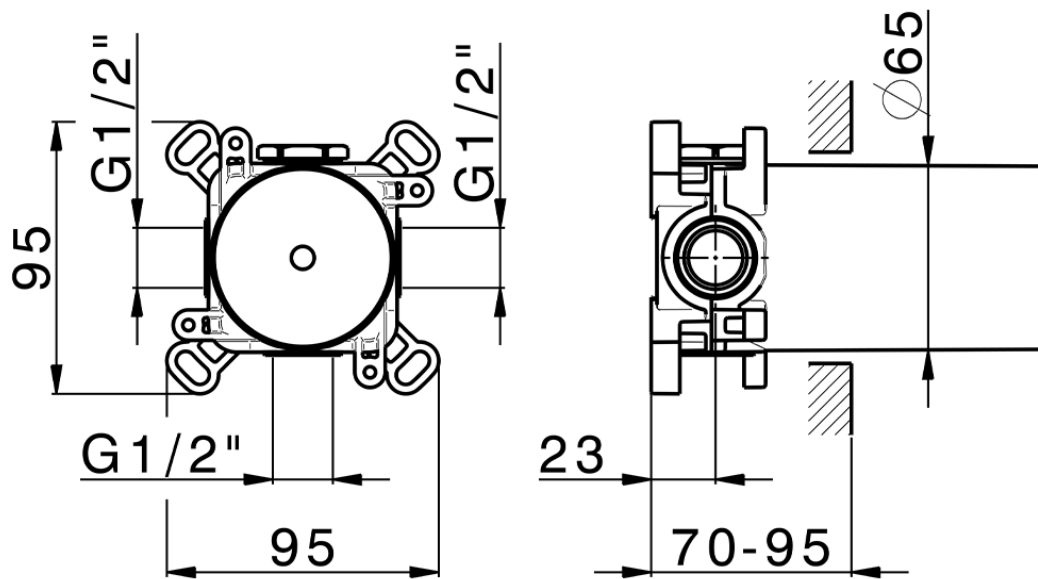

Parte esterna per singolo Push&Shower PUSH&SHOWER_PS0G6110

PS0G6110

<https://www.huberitalia.com/parte-esterna-per-singolo-pushshower-pushshower-ps0g6110>

ZB0G6000

<https://www.huberitalia.com/parte-incasso-pushshower-incasso-zb0g6000>