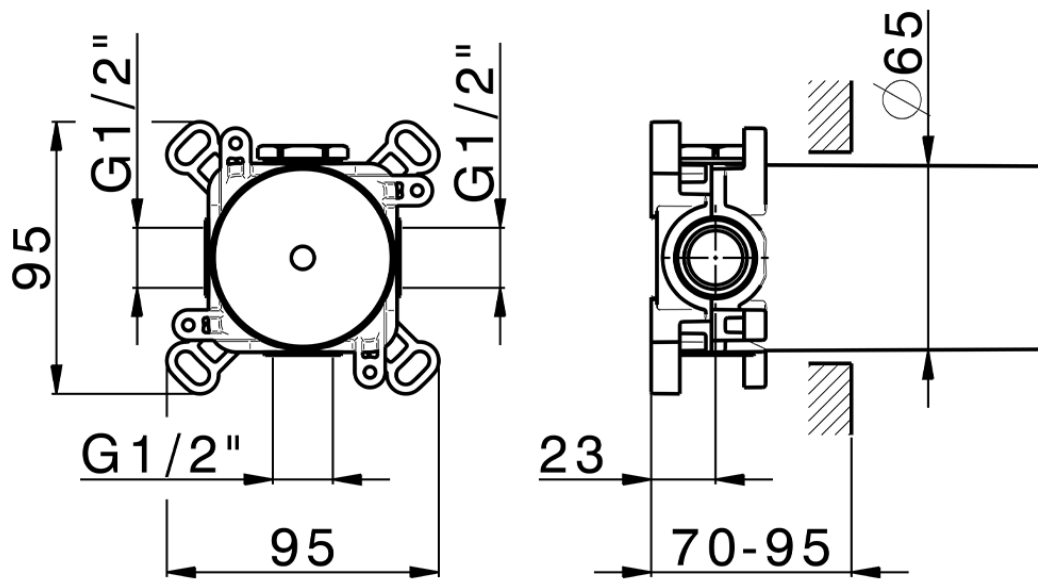

Parte esterna per singolo Push&Shower PUSH&SHOWER_PS0G6110

PS0G6110

<https://www.huberitalia.com/parte-esterna-per-singolo-pushshower-pushshower-ps0g6110>

ZB0G6000

<https://www.huberitalia.com/parte-incasso-pushshower-incasso-zb0g6000>