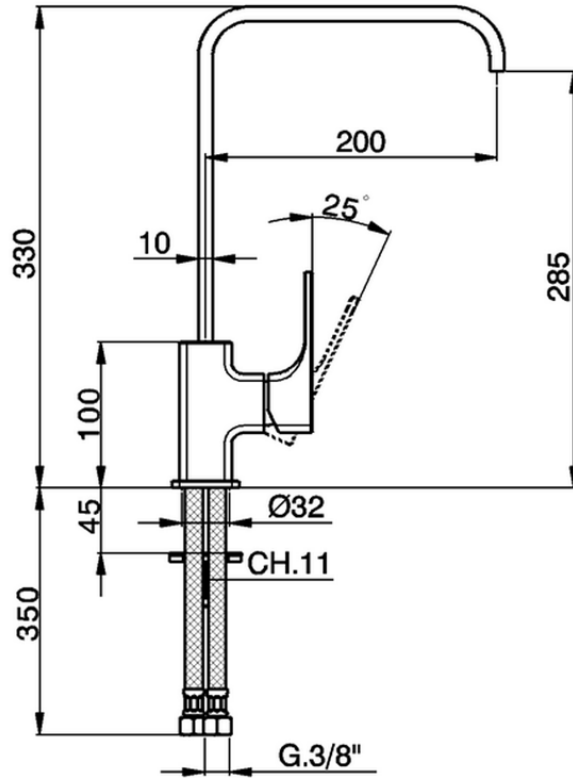

Miscelatore monocomando lavello EnergySave KITCHEN_CU102535

CU102535

<https://www.huberitalia.com/miscelatore-monocomando-lavello-energysave-kitchen-cu102535>

2025-02-22