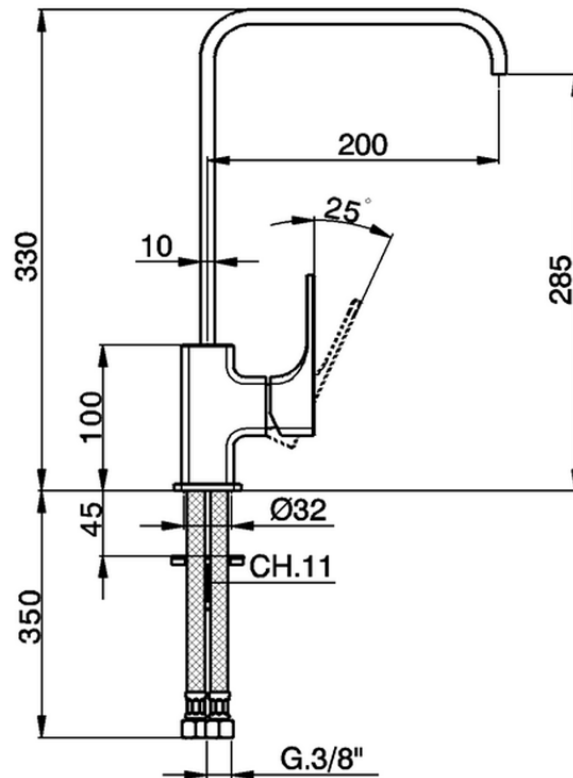

Miscelatore monocomando lavello EnergySave KITCHEN_CU102535

CU102535

<https://www.huberitalia.com/miscelatore-monocomando-lavello-energysave-kitchen-cu102535>

2025-02-23