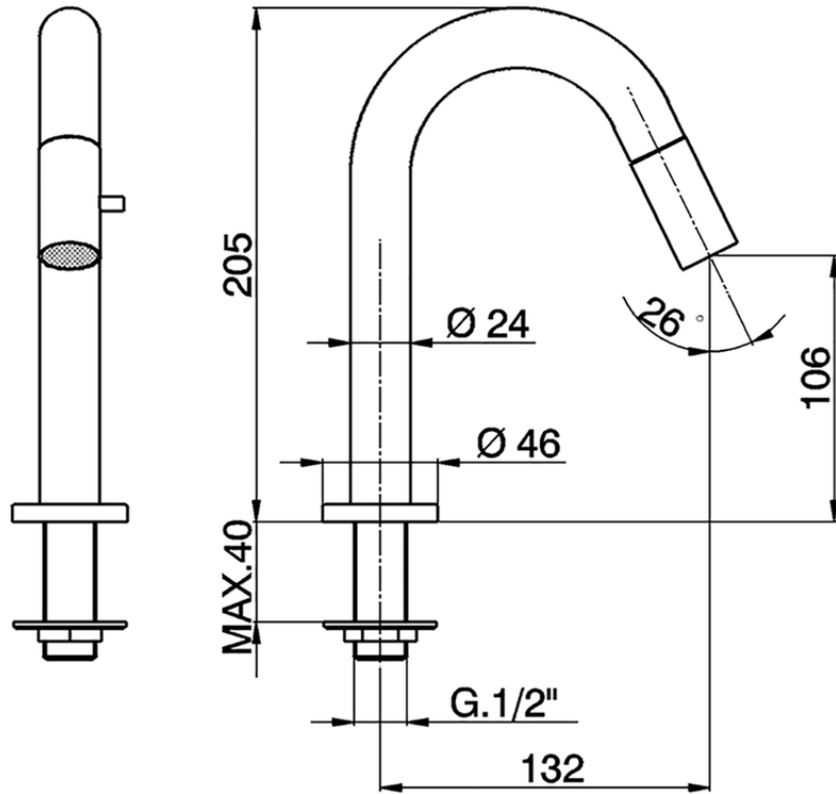

Rubinetto monoacqua CHRONOS_CR000910

CR000910

<https://huberitalia.com/rubinetto-monoacqua-chronos-cr000910>

2024-11-21