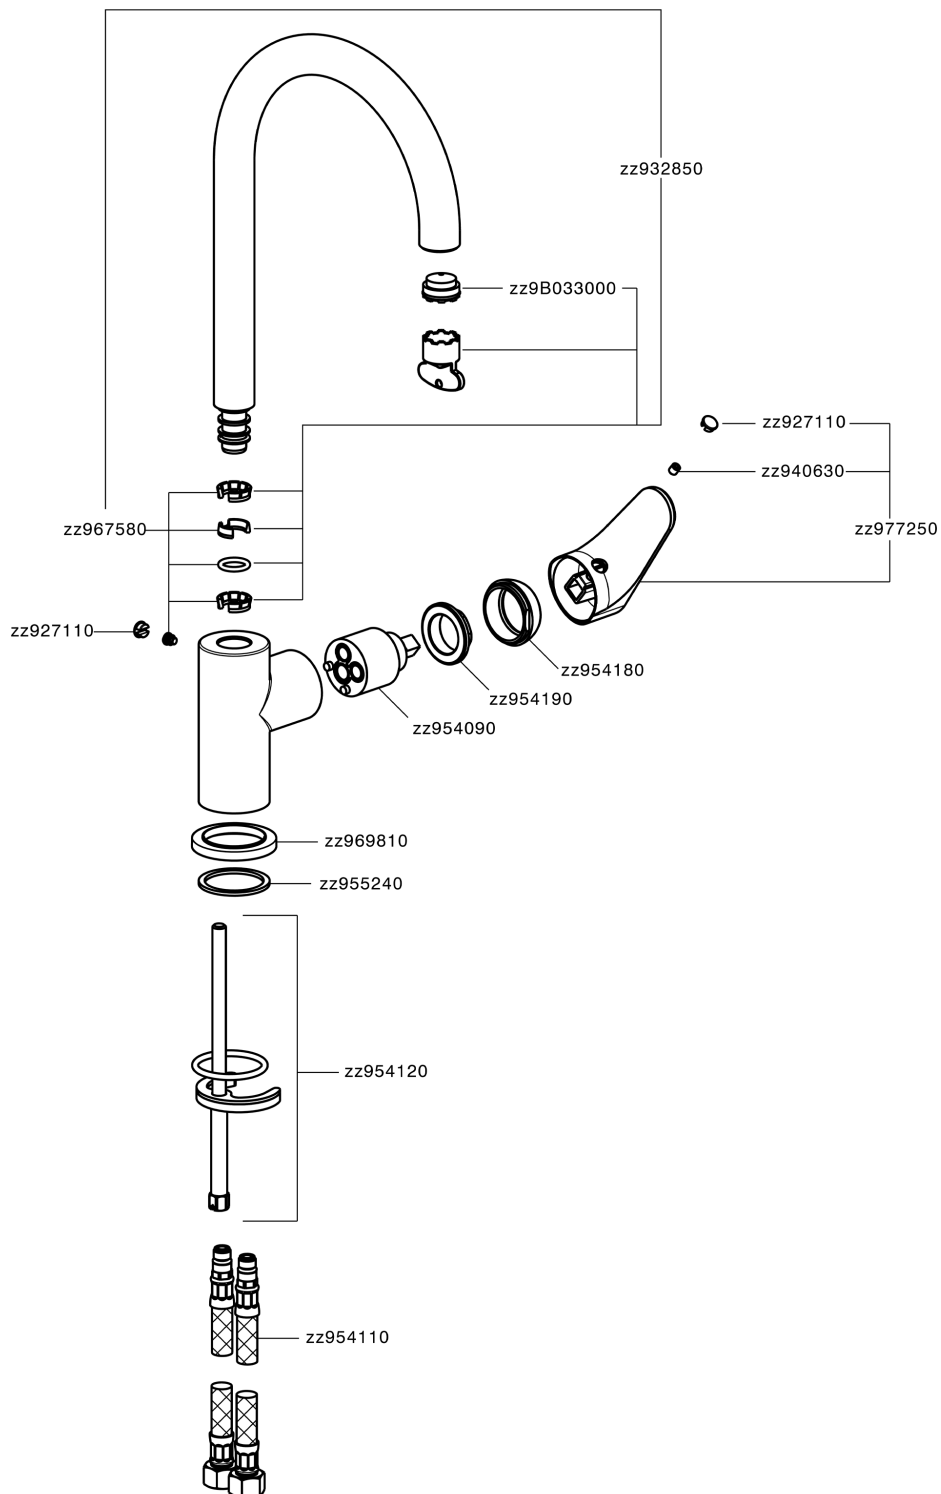

Miscelatore monocomando lavello EnergySave KITCHEN_AH000535

AH000535

<https://www.huberitalia.com/miscelatore-monocomando-lavello-energysave-kitchen-ah000535>

2024-12-27