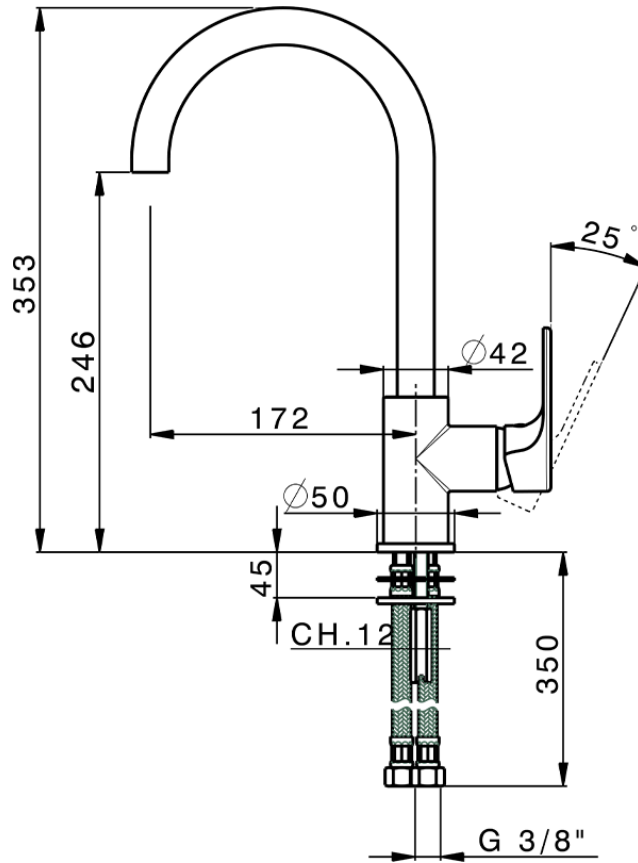

Miscelatore monocomando lavello EnergySave KITCHEN_AH000535

AH000535

<https://www.huberitalia.com/miscelatore-monocomando-lavello-energysave-kitchen-ah000535>

2024-12-27