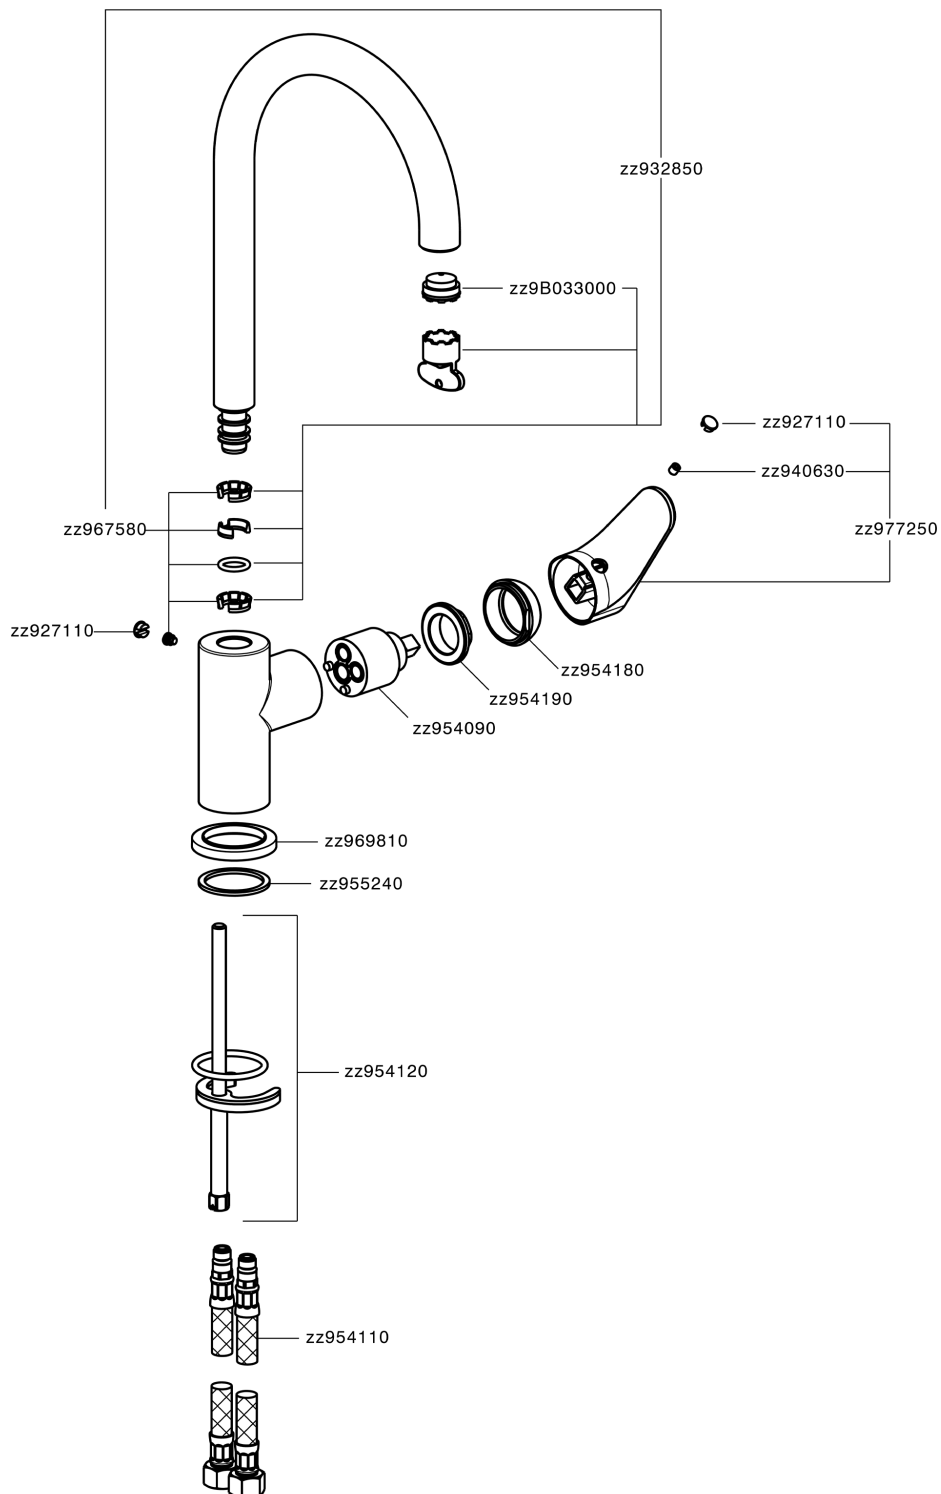

## Miscelatore monocomando lavello EnergySave KITCHEN\_AH000535

AH000535

<https://www.huberitalia.com/miscelatore-monocomando-lavello-energysave-kitchen-ah000535>

2024-12-27