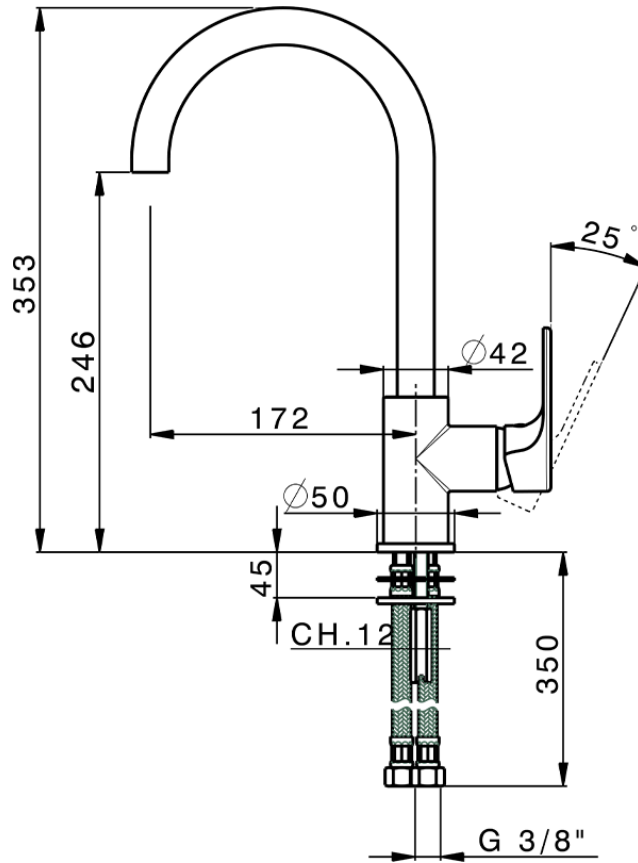

Miscelatore monocomando lavello EnergySave KITCHEN_AH000535

AH000535

<https://www.huberitalia.com/miscelatore-monocomando-lavello-energysave-kitchen-ah000535>

2025-01-14