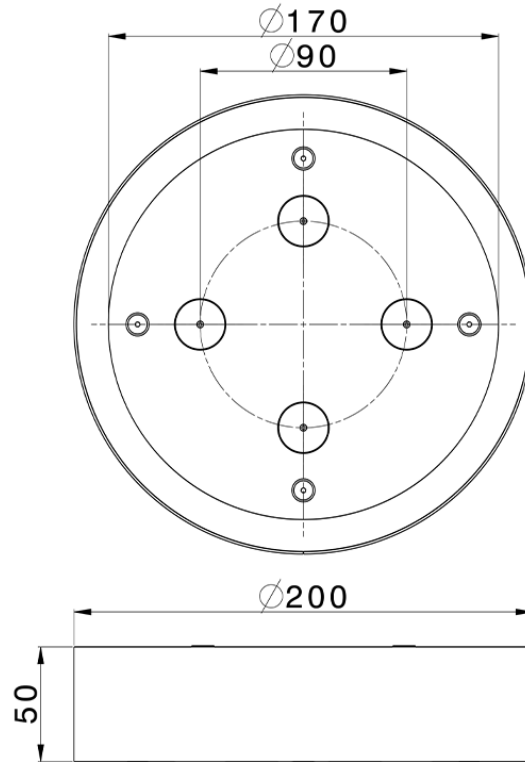

Soffione a soffitto con cromoterapia Ø 200 mm ZEN_ZS1C0270

ZS1C0270

<https://www.huberitalia.com/soffione-a-soffitto-con-cromoterapia-o-200-mm-zen-zs1c0270>

2025-01-05