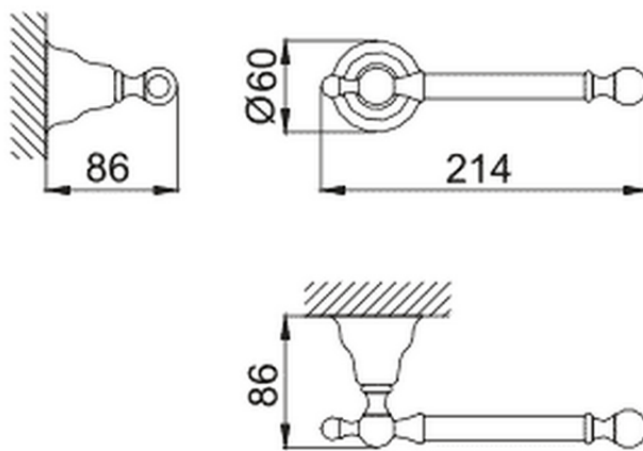

Porta rotolo CROISSETTE_4034.01H.

4034.01H.

<https://www.huberitalia.com/porta-rotolo-croisette-4034-01h>

2025-01-05