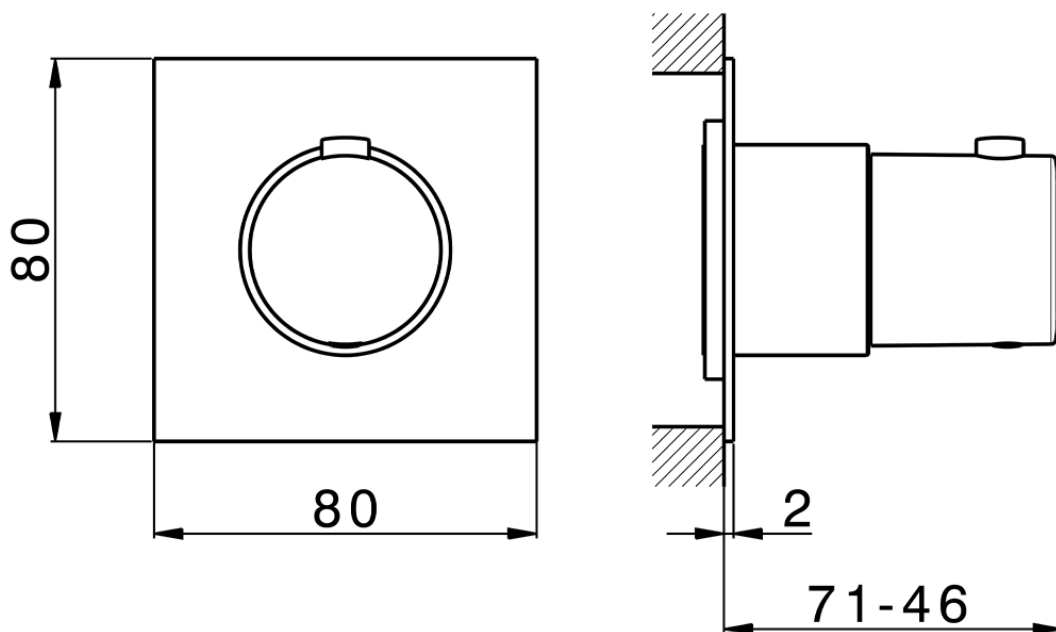

Parte esterna termostatico incasso PUSH&SHOWER_PS0G1030

PS0G1030

<https://www.huberitalia.com/parte-esterna-termostatico-incasso-pushshower-ps0g1030>

ZBOG1000

<https://www.huberitalia.com/parte-incasso-termostatico-incasso-zb0g1000>