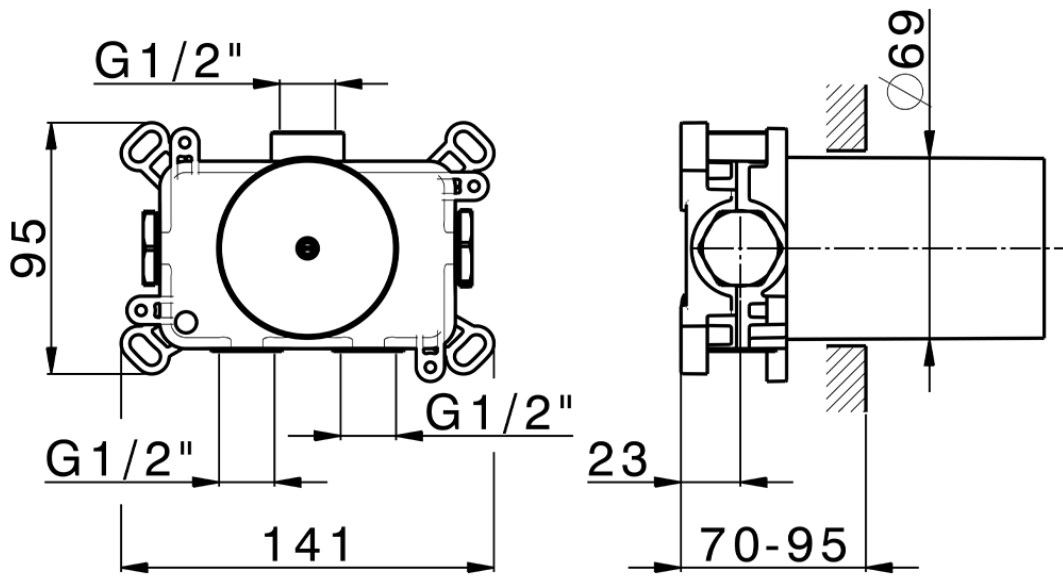

Parte esterna termostatico incasso PUSH&SHOWER_PS0G1030

PS0G1030

<https://www.huberitalia.com/parte-esterna-termostatico-incasso-pushshower-ps0g1030>

ZBOG1000

<https://www.huberitalia.com/parte-incasso-termostatico-incasso-zb0g1000>