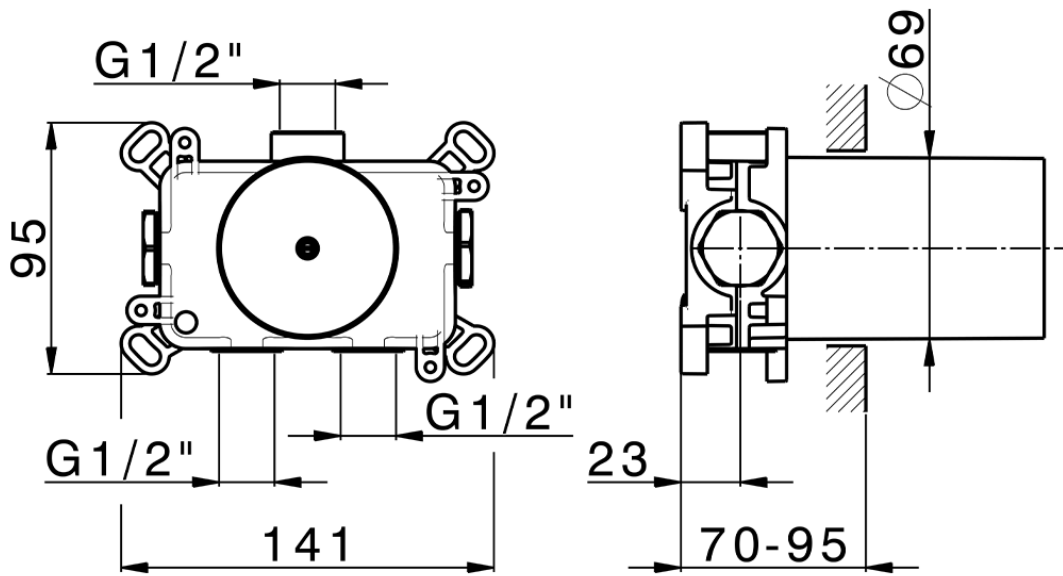

Parte esterna termostatico incasso PUSH&SHOWER_PS0G1030

PS0G1030

<https://www.huberitalia.com/parte-esterna-termostatico-incasso-pushshower-ps0g1030>

ZBOG1000

<https://www.huberitalia.com/parte-incasso-termostatico-incasso-zb0g1000>