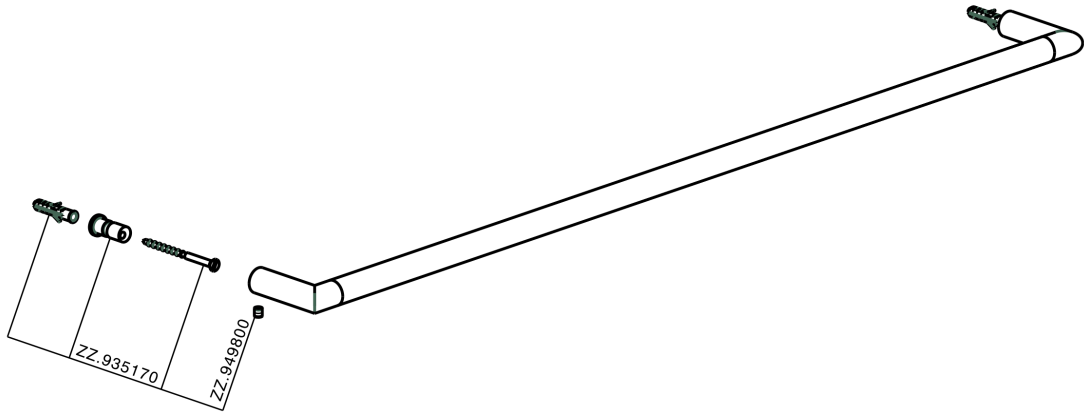

Porta salviette ACCESSORI BAGNO_SI090103

SI090103

<https://www.huberitalia.com/porta-salviette-accessori-bagno-si090103>

2025-01-05