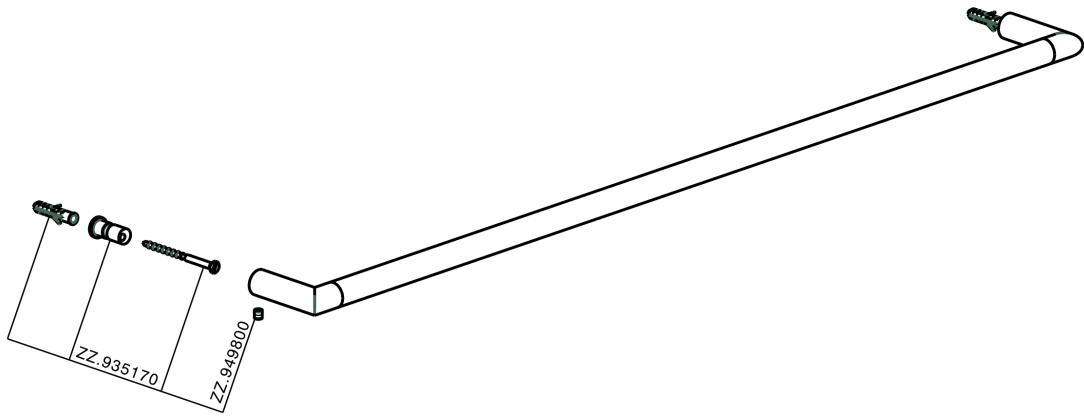

Porta salviette ACCESSORI BAGNO_SI090103

SI090103

<https://www.huberitalia.com/porta-salviette-accessori-bagno-si090103>

2025-01-02