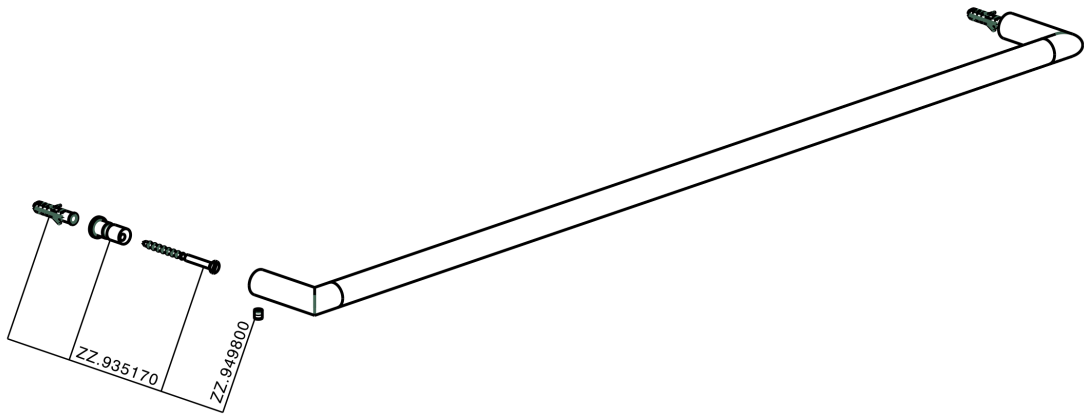

Porta salviette ACCESSORI BAGNO_SI090103

SI090103

<https://www.huberitalia.com/porta-salviette-accessori-bagno-si090103>

2025-01-05