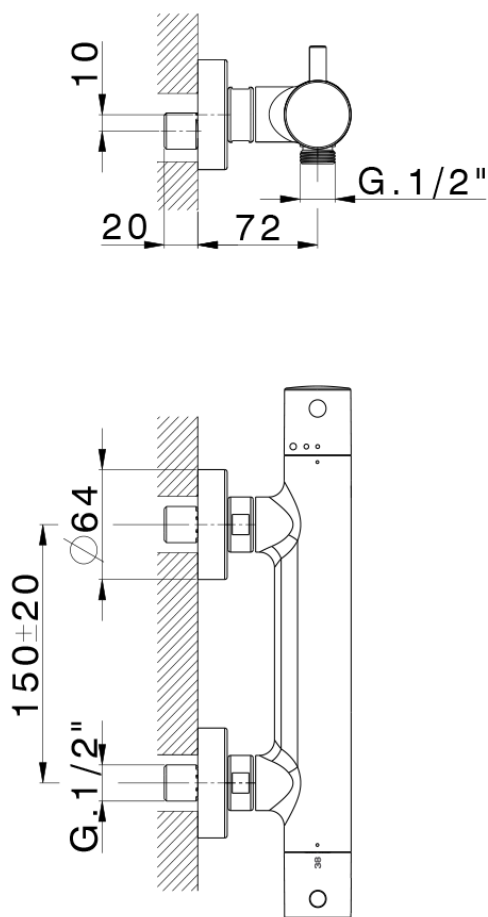

Miscelatore termostatico doccia M32_MTT01010

MTT01010

<https://huberitalia.com/miscelatore-termostatico-doccia-m32-mtt01010>

2024-11-21