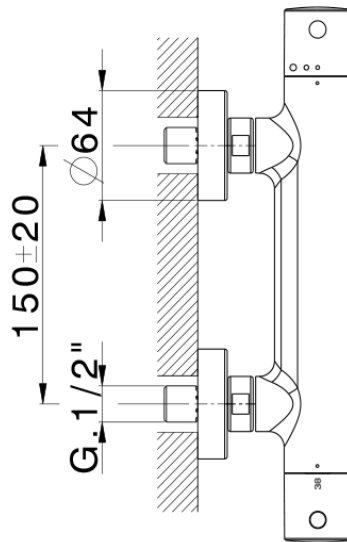

Miscelatore termostatico doccia M32_MTT01010

MTT01010

<https://huberitalia.com/miscelatore-termostatico-doccia-m32-mtt01010>

2024-11-21