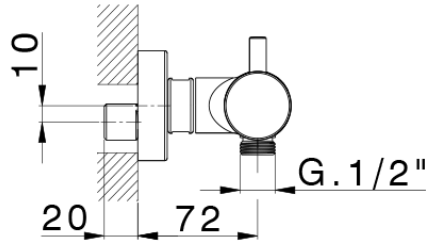

Miscelatore termostatico doccia M32_MTT01010

MTT01010

<https://huberitalia.com/miscelatore-termostatico-doccia-m32-mtt01010>

2024-11-21